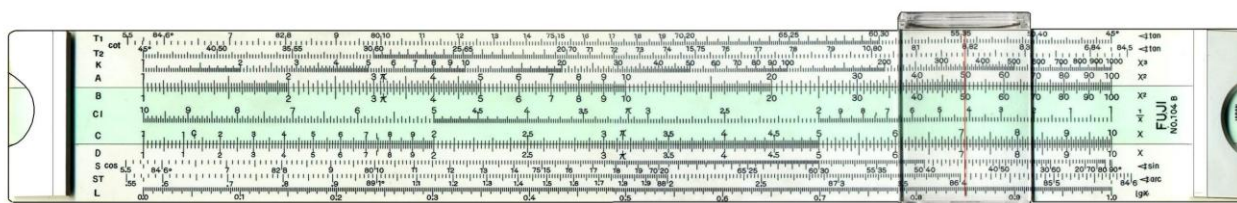

40.- FUJI 104B

Model	104B
Front Face Scales	T1, T2, K, A/B, CI, C//D, S, ST, L
Rear Face Scales (or rear slide only)	blank
Size (cm)	25
Type	Single
Name	---
Catalogue Referenced in	2
Data in Back (no duplex)	blank
Made in Data	Japan
Source	Herman van Herwijnen's catalogue
Name/Logo	Name
Colours	light-green slide
Cursor Materials	Transparent, single sided
Cursor Marks	none (r)
Comments	White fasteners in front face