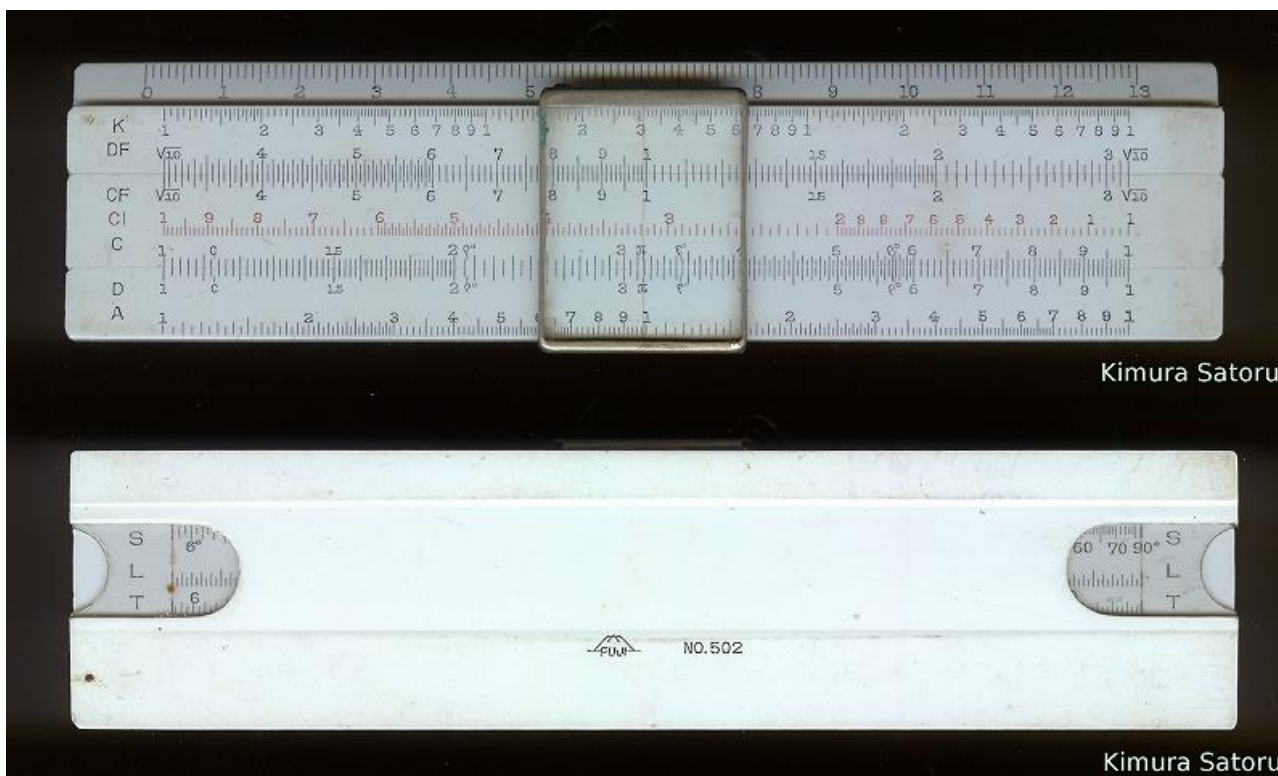

14.- **FUJI 502**

Kimura Satoru

Kimura Satoru

Model	502
Front Face Scales	cm//K, DF//CF, CI, C//D, A
Rear Face Scales (or rear slide only)	S, L, T
Size (cm)	12,5
Type	Single
Name	---
Catalogue Referenced in	1
Data in Back (no duplex)	Blank, logo, Ref.
Made in Data	---
Source	www.keisanjyaku.com
Name/Logo	Logo
Colours	White body
Cursor Materials	Metal framed, single sided
Cursor Marks	None (black hairline)
Comments	Reverse: windows for S, L, T and recessed centre with horizontal lines