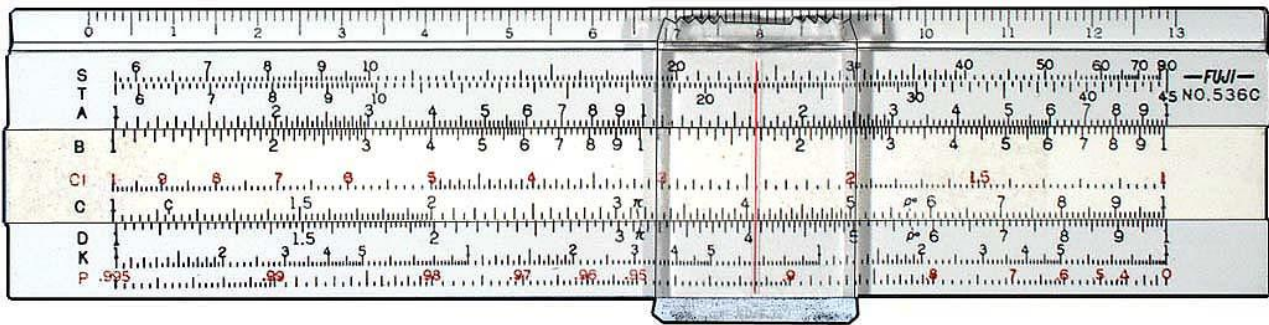

20.- FUJI 536C

Model	536C
Front Face Scales	cm//S, T, A//B, CI, C//D, K, P
Rear Face Scales (or rear slide only)	L, LL1, LL2, LL3
Size (cm)	12,5
Type	Single
Name	---
Catalogue Referenced in	None
Data in Back (no duplex)	Blank
Made in Data	---
Source	Herman van Herwijnen's catalogue
Name/Logo	Simplified Logo
Colours	White body with one-side light-yellow slide
Cursor Materials	Transparent, single sided
Cursor Marks	None (red hairline)
Comments	No picture of the back of the rule (assumed full blank)