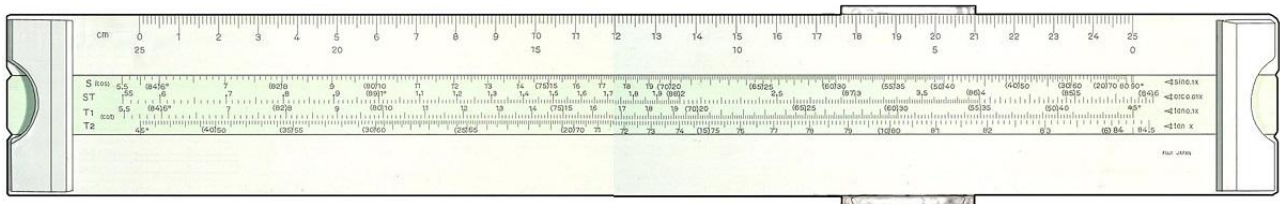

88.- WOLTERS NOORDHOFF 112

Model	WN 112 (two versions)
Front Face Scales	L, DF//CF, CIF, CI, C//D, A, K
Rear Face Scales (or rear slide only)	cm//S, ST, T1, T2//
Size (cm)	25
Type	Simplex
Name	---
Catalogue Referenced in	None
Data in Back (no duplex)	cm, Fuji name, "Made in"
Made in Data	Japan
Source	Herman van Herwijnen's catalogue (International Slide Rule Museum)
Name/Logo	WN Name and Logo
Colours	light-green slide and fasteners \\\ light-green slide
Cursor Materials	Transparent, single sided
Cursor Marks	d, q (black)
Comments	Similar to Fuji 102