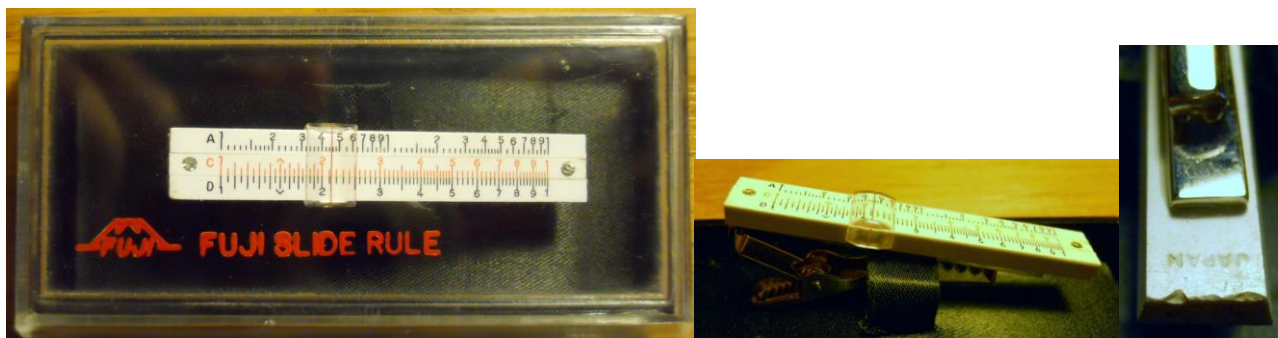

**73.- FUJI TIE CLIP**

Model	Tie Clip
Front Face Scales	A//C//D
Rear Face Scales (or rear slide only)	blank
Size (cm)	3,8
Type	Single
Name	T.B
Catalogue Referenced in	1
Data in Back (no duplex)	Blank, "Made in"
Made in Data	Japan
Source	Owned specimen
Name/Logo	none
Colours	white
Cursor Materials	Transparent, single sided
Cursor Marks	None (red hairline)
Comments	In a demonstration box. One "glass diamond" at each end of the slide.