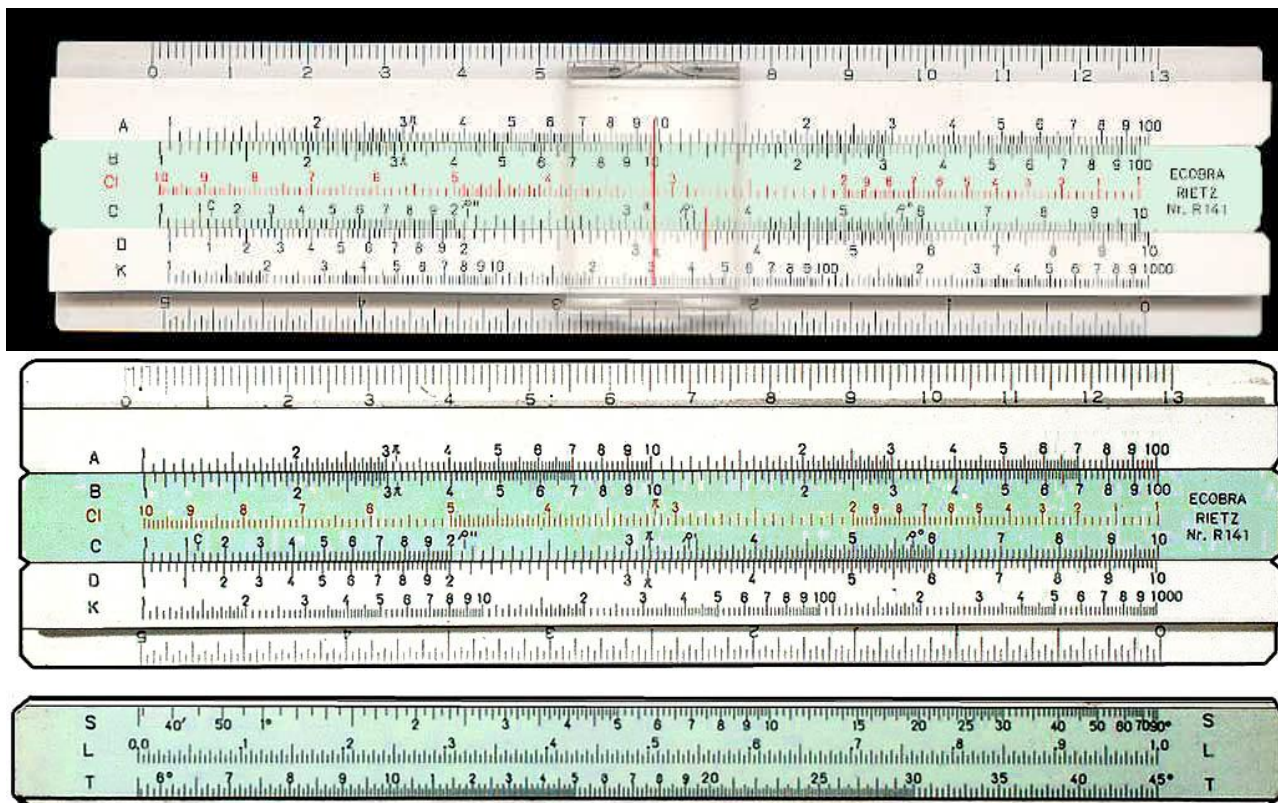

111.- ECO-BRA R141 (3RD VERSION)

Model	Eco-Bra R141 (3rd Version)
Front Face Scales	cm//A//B, CI, C//D, K//inches
Rear Face Scales (or rear slide only)	S, L, T
Size (cm)	12,5
Type	Single
Name	Rietz
Catalogue Referenced in	None
Data in Back (no duplex)	Blank
Made in Data	---
Source	Ron Manley's site (www.sliderules.info) Herman van Herwijnen's catalogue
Name/Logo	Eco-Bra Name
Colours	light-blue slide
Cursor Materials	Transparent, single sided
Cursor Marks	d (red)
Comments	Might be Hope, not Fuji