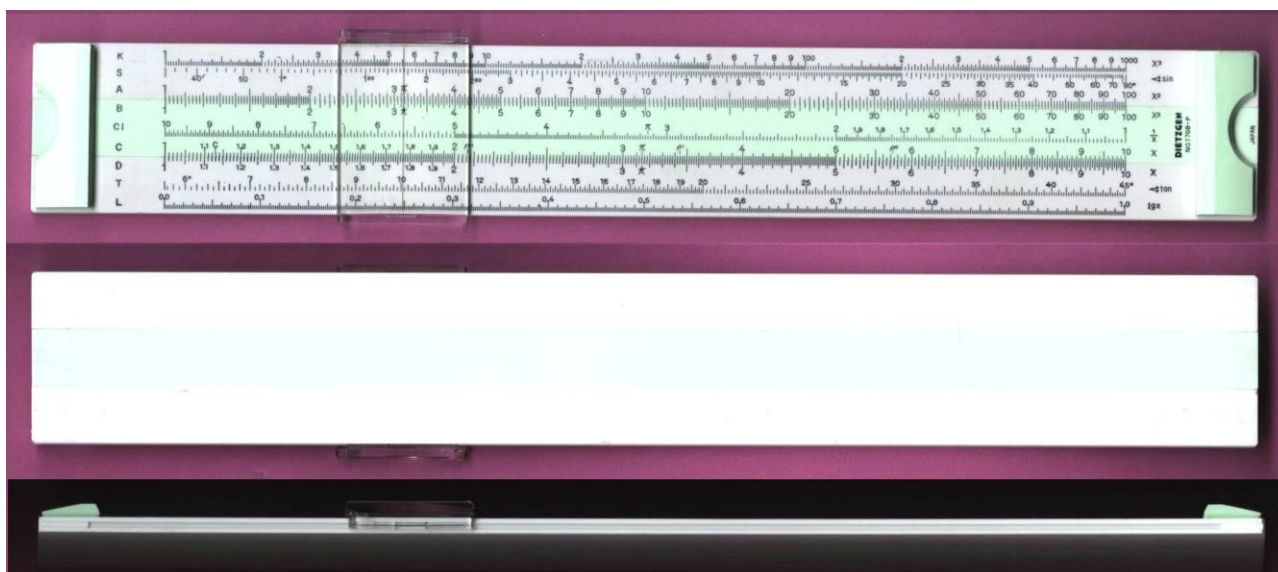

118.- DIETZGEN 1768P (2ND VERSION)

Model	Dietzgen 1768P (2nd version)
Front Face Scales	K, S, A//B, CI, C//D, T, L
Rear Face Scales (or rear slide only)	blank
Size (cm)	25
Type	Single
Name	---
Catalogue Referenced in	none
Data in Back (no duplex)	blank
Made in Data	Japan
Source	International Slide Rule Museum
Name/Logo	Dietzgen Name
Colours	light-green slide and fasteners
Cursor Materials	Transparent, single sided
Cursor Marks	none (b)
Comments	Green fasteners in front face. Similar to Fuji 102B