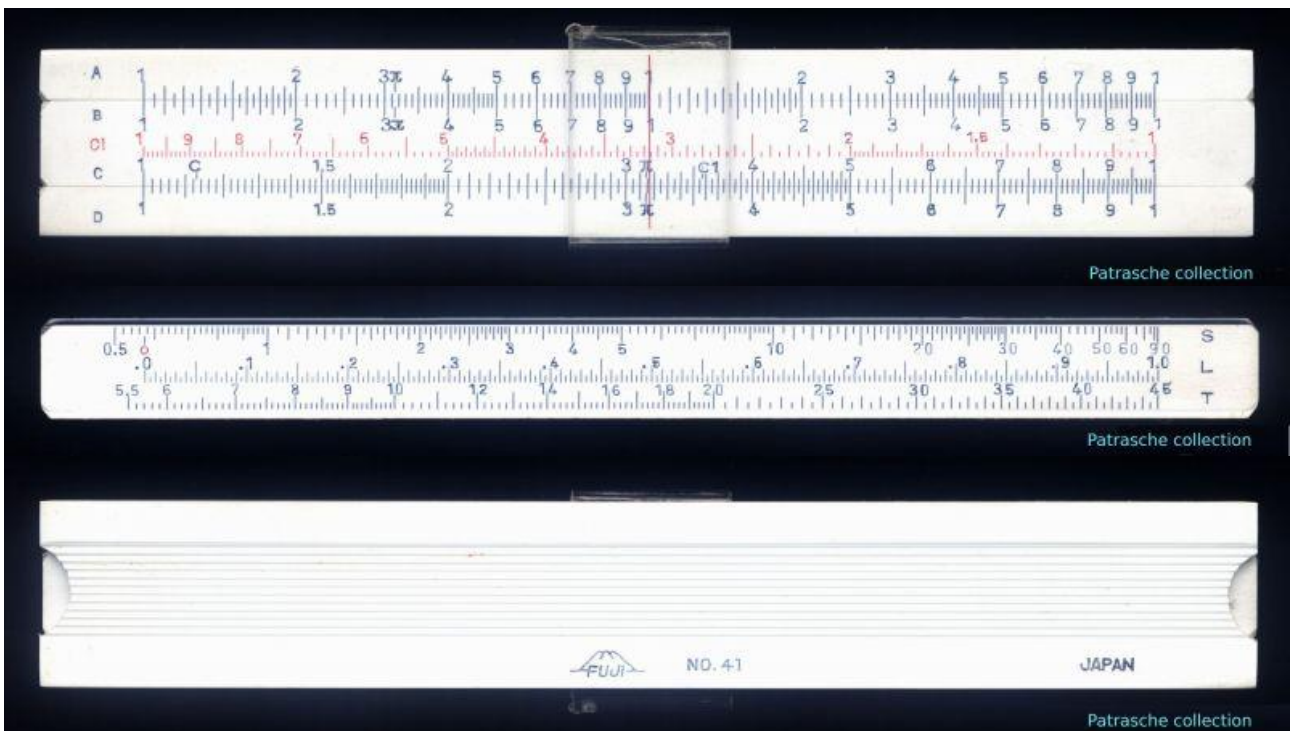

3.- FUJI 41 (1ST VERSION)

Model	41 (1st version)
Front Face Scales	A//B, CI, C// D
Rear Face Scales (or rear slide only)	S, L, T
Size (cm)	10
Type	Single
Name	---
Catalogue Referenced in	1
Data in Back (no duplex)	Blank, logo, Ref., "Made in"
Made in Data	Japan
Source	www.keisanjyaku.com
Name/Logo	Logo
Colours	White only
Cursor Materials	Transparent, single sided
Cursor Marks	None (red hairline)
Comments	Horizontal lines in back