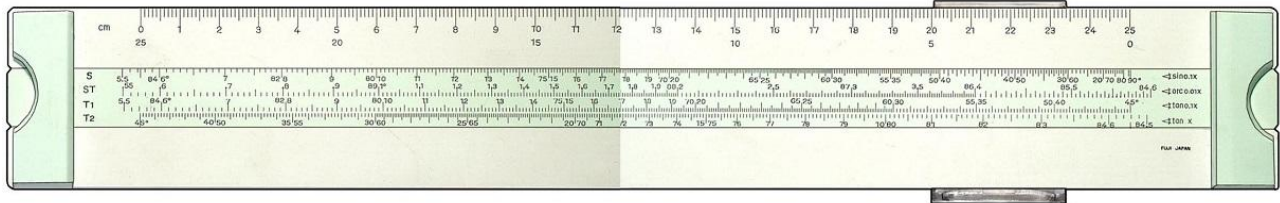

88.- WOLTERS NOORDHOFF 112

Model	WN 112 (two versions)
Front Face Scales	L, DF//CF, CIF, CI, C//D, A, K
Rear Face Scales (or rear slide only)	cm//S, ST, T1, T2//
Size (cm)	25
Type	Simplex
Name	---
Catalogue Referenced in	None
Data in Back (no duplex)	cm, Fuji name, "Made in"
Made in Data	Japan
Source	Herman van Herwijnen's catalogue (International Slide Rule Museum)
Name/Logo	WN Name and Logo
Colours	light-green slide and fasteners \\\ light-green slide
Cursor Materials	Transparent, single sided
Cursor Marks	d, q (black)
Comments	Similar to Fuji 102