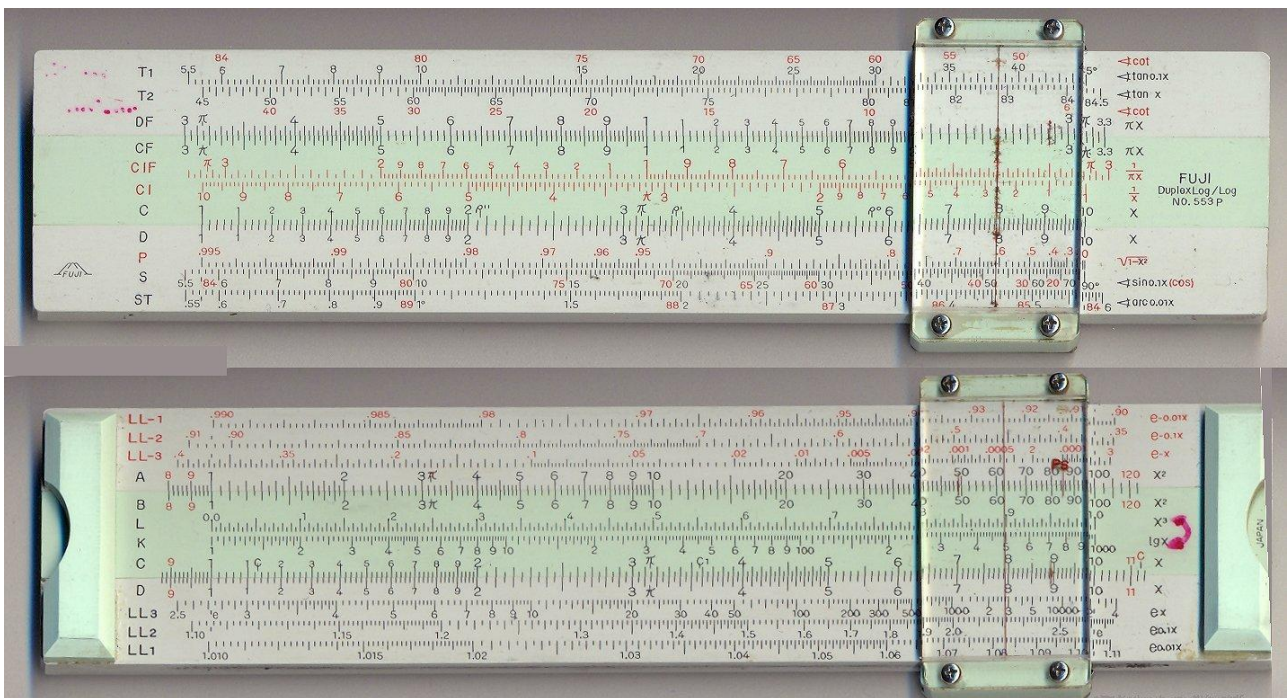

25.- FUJI 553P

Model	553 P
Front Face Scales	T1, T2, DF//CF, CIF, CI, C//D, P, S, ST
Rear Face Scales (or rear slide only)	LL-1, LL-2, LL-3, A/B, L, K, C//D, LL3, LL2, LL1
Size (cm)	12,5
Type	Duplex
Name	Duplex log/log
Catalogue Referenced in	None
Data in Back (no duplex)	N/A
Made in Data	Japan
Source	International Slide Rule Museum
Name/Logo	Name and Logo
Colours	Light-green slide and fasteners
Cursor Materials	All plastic with light-green runners, double sided
Cursor Marks	36 \ \ PS, q, d (red)
Comments