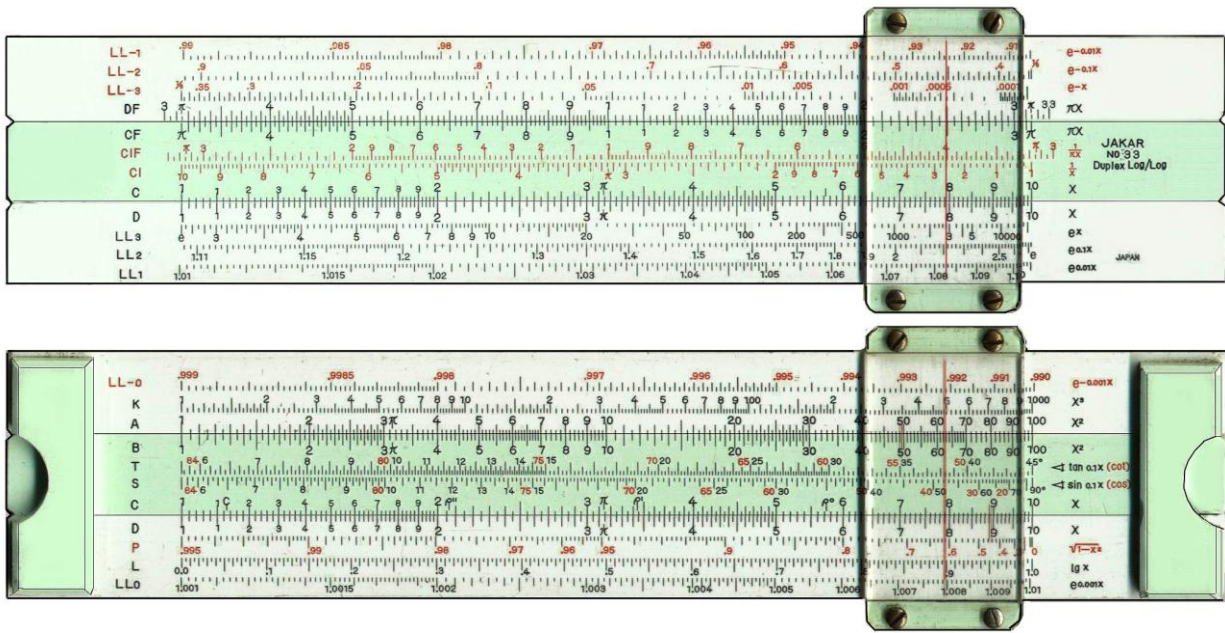

94.- JAKAR 33 (2ND VERSION)

Model	Jakar 33 (2nd version)
Front Face Scales	LL-1, LL-2, LL-3, DF//CF, CIF, CI, C//D, LL3, LL2, LL1
Rear Face Scales (or rear slide only)	LL-0, K, A//B, T, S, C//D, P, L, LL0
Size (cm)	12,5
Type	Duplex
Name	Duplex log/log
Catalogue Referenced in	None
Data in Back (no duplex)	N/A
Made in Data	Japan
Source	Herman van Herwijnen's catalogue
Name/Logo	Name
Colours	Light-green slide and fasteners
Cursor Materials	All plastic with light-green runners, double sided
Cursor Marks	d, q (red)
Comments	Similar to Fuji 552P