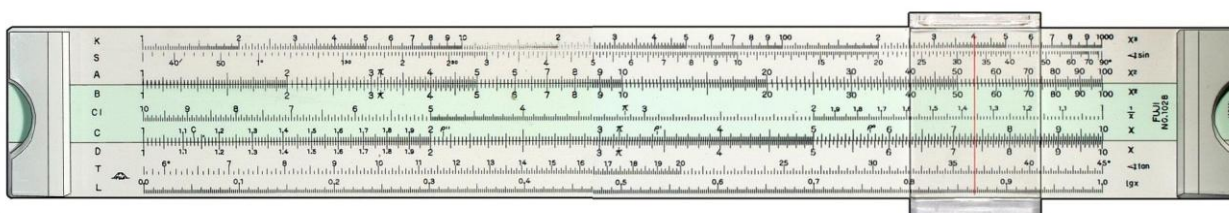

38.- FUJI 102B

Model	102B
Front Face Scales	K, S, A//B, CI, C//D, T, L
Rear Face Scales (or rear slide only)	blank
Size (cm)	25
Type	Single
Name	---
Catalogue Referenced in	none
Data in Back (no duplex)	blank
Made in Data	Japan
Source	Herman van Herwijnen's catalogue
Name/Logo	Name and Logo
Colours	light-green slide
Cursor Materials	Transparent, single sided
Cursor Marks	none (r)
Comments	White fasteners in front face