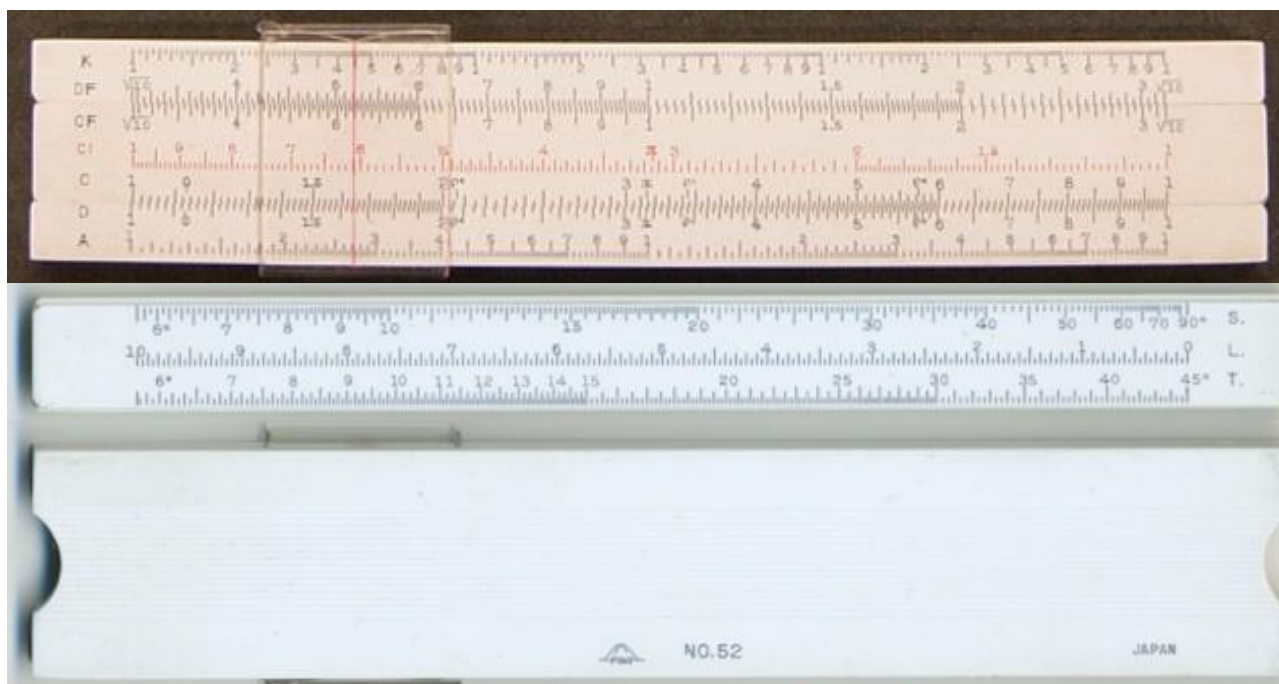

11.- FUJI 52 (2ND VERSION)

Model	52 (2nd version)
Front Face Scales	K, DF//CF, CI, C//D, A
Rear Face Scales (or rear slide only)	S, L, T
Size (cm)	12,5
Type	Single
Name	---
Catalogue Referenced in	1
Data in Back (no duplex)	Blank, logo, Ref., "Made in"
Made in Data	Japan
Source	http://webmuseum.mit.edu
Name/Logo	Logo
Colours	White body
Cursor Materials	Transparent, single sided
Cursor Marks	None (red)
Comments	Horizontal lines in back