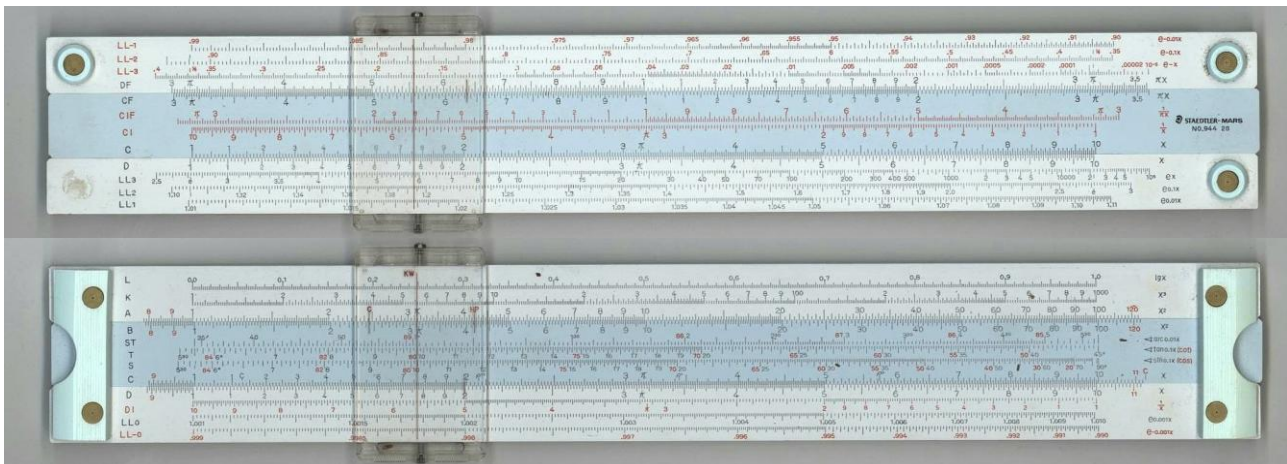

104.- STAEDTLER MARS 944 28

Model	Staedtler Mars 944 28
Front Face Scales	LL-1, LL-2, LL-3, DF//CF, C/D, CI, C//D, LL3, LL2, LL1
Rear Face Scales (or rear slide only)	L, K, A/B, ST, T, S, C/D, DI, LL0, LL-0
Size (cm)	25
Type	Duplex
Name	---
Catalogue Referenced in	None
Data in Back (no duplex)	N/A
Made in Data	---
Source	International Slide Rule Museum
Name/Logo	Staedtler Mars Name and Logo
Colours	light-blue slide and fasteners
Cursor Materials	Transparent, double sided
Cursor Marks	36 // HP, q, d
Comments	Rounded stoppers opposite to fasteners, both with rubber tips. Similar to Fuji 1280