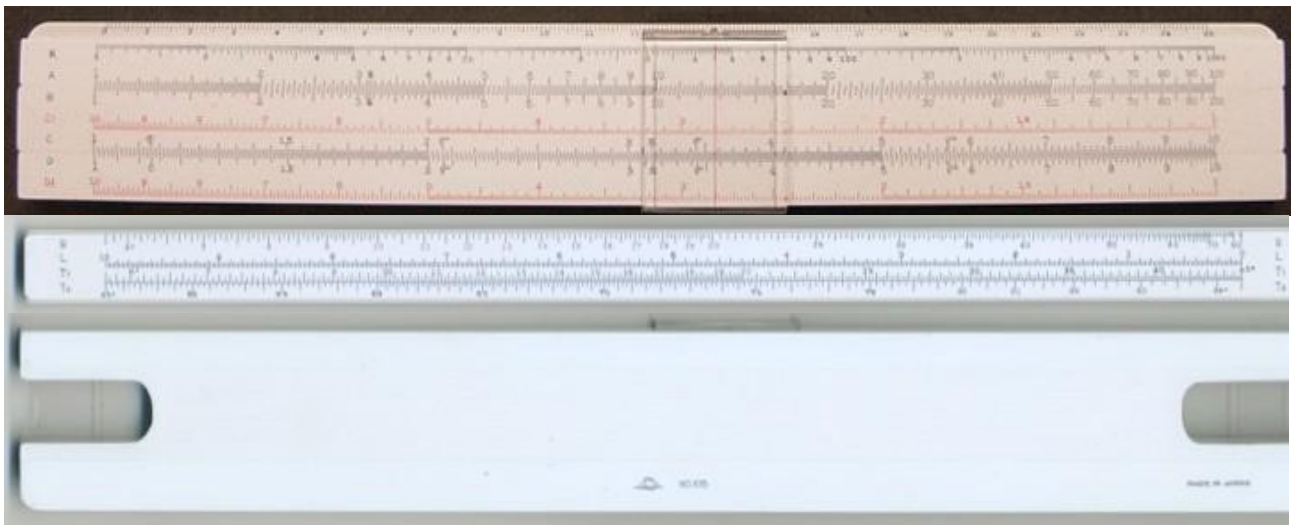

41.- FUJI 105

Model	105
Front Face Scales	cm//K, A/B, CI, C/D, DI
Rear Face Scales (or rear slide only)	S, L, T1, T2
Size (cm)	25
Type	Single
Name	---
Catalogue Referenced in	1
Data in Back (no duplex)	Blank, Logo, Ref., "Made in"
Made in Data	"Made in Japan"
Source	http://webmuseum.mit.edu/
Name/Logo	Logo
Colours	White
Cursor Materials	Transparent, single sided
Cursor Marks	Peripheral hairlines (d?, q?, black), central hairline red
Comments	Windows in back and recessed centre with horizontal lines. In catalogue, cm scale is "m" after "DI"