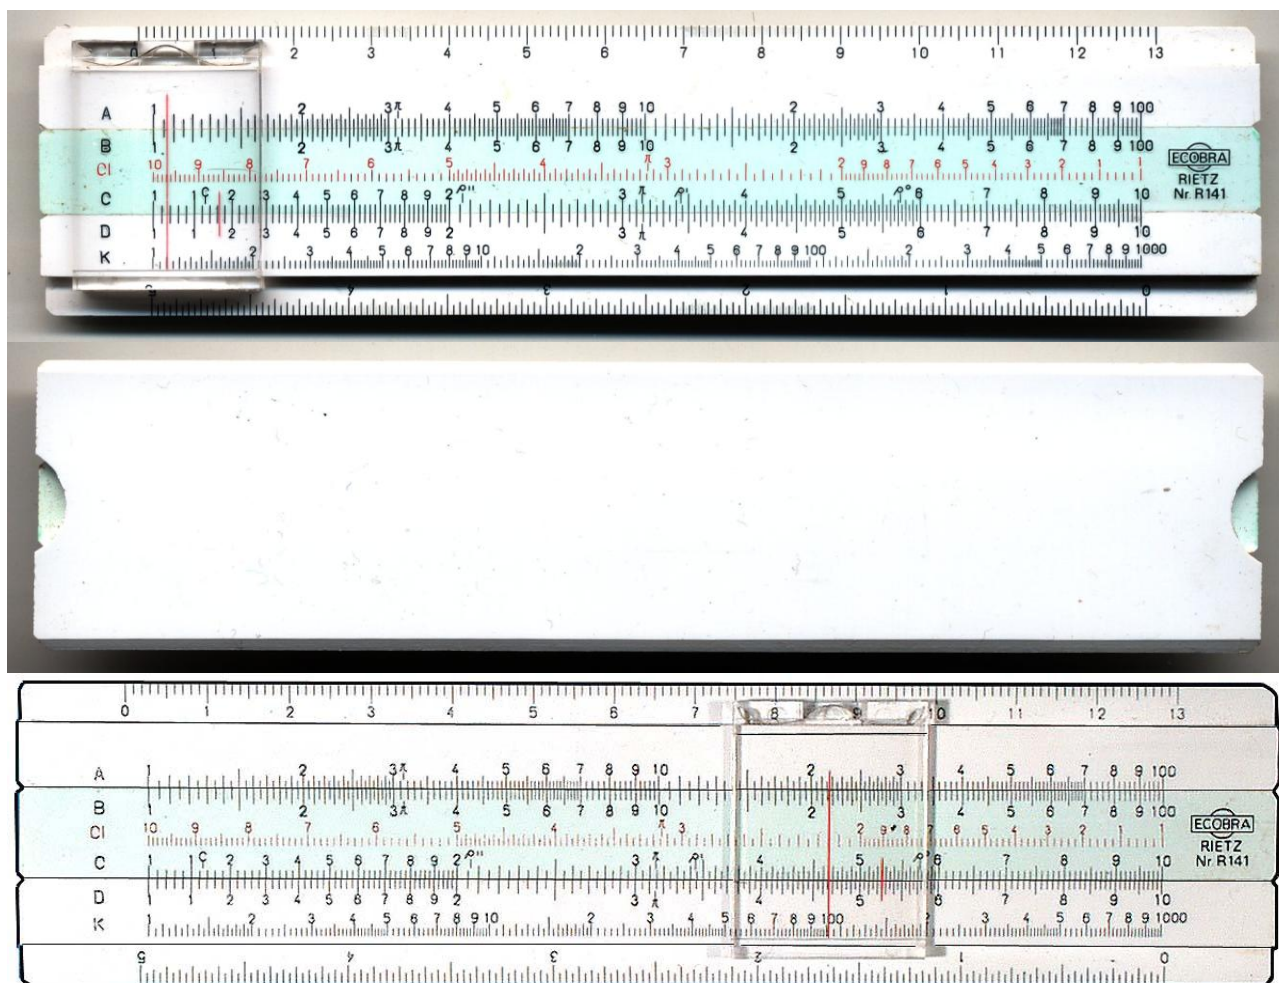

110.- ECO-BRA R141 (2ND VERSION)

Model	Eco-Bra R141 (2nd Version)
Front Face Scales	cm//A//B, CI, C//D, K//inches
Rear Face Scales (or rear slide only)	S, L, T
Size (cm)	12,5
Type	Single
Name	Rietz
Catalogue Referenced in	None
Data in Back (no duplex)	Blank
Made in Data	---
Source	Giovanni Breda (www.sliderule.it) Herman van Herwijnen's catalogue
Name/Logo	Eco-Bra Logo
Colours	light-blue slide
Cursor Materials	Transparent, single sided
Cursor Marks	d (red)
Comments	Might be Hope, not Fuji