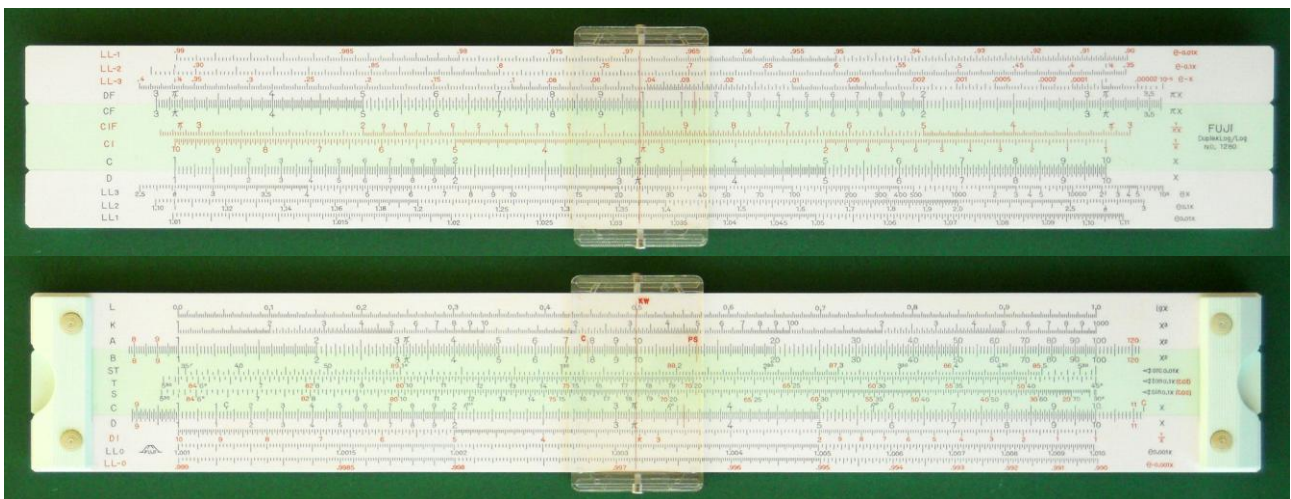

65.- FUJI 1280 (2ND VERSION)

Model	1280 (2nd version)
Front Face Scales	LL-1, LL-2, LL-3, DF//CF, CIF, CI, C//D, LL3, LL2, LL1
Rear Face Scales (or rear slide only)	L, K, A/B, ST, T, S, C//D, DI, LL0, LL-0
Size (cm)	25
Type	Duplex
Name	Duplex log/log
Catalogue Referenced in	2
Data in Back (no duplex)	N/A
Made in Data	Japan (in the slide under a fastener)
Source	Owned specimen
Name/Logo	Name and Logo
Colours	light-green slide and fasteners
Cursor Materials	Transparent, double sided
Cursor Marks	36 // PS, q, d (red)
Comments	Round rubber tops on fasteners