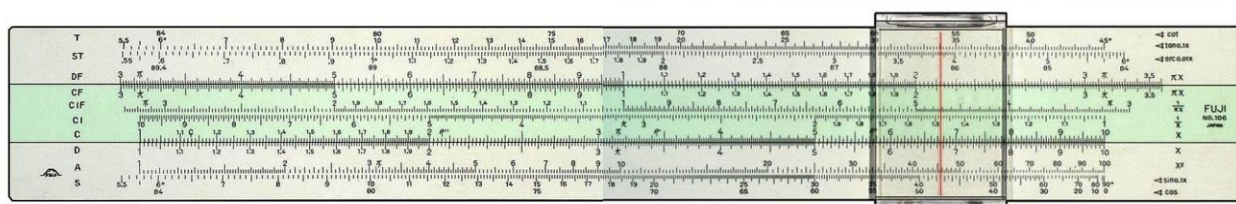

43.- FUJI 106 (2ND VERSION)

Model	106
Front Face Scales	T, ST, DF//CF, CIF, CI, C//D, A, S
Rear Face Scales (or rear slide only)	blank
Size (cm)	25
Type	Single
Name	---
Catalogue Referenced in	2
Data in Back (no duplex)	blank
Made in Data	Japan
Source	Herman van Herwijnen's catalogue
Name/Logo	Name and Logo
Colours	light-green slide (fasteners not seen)
Cursor Materials	Transparent, single sided
Cursor Marks	none (r)
Comments	No details of the back (and fasteners)