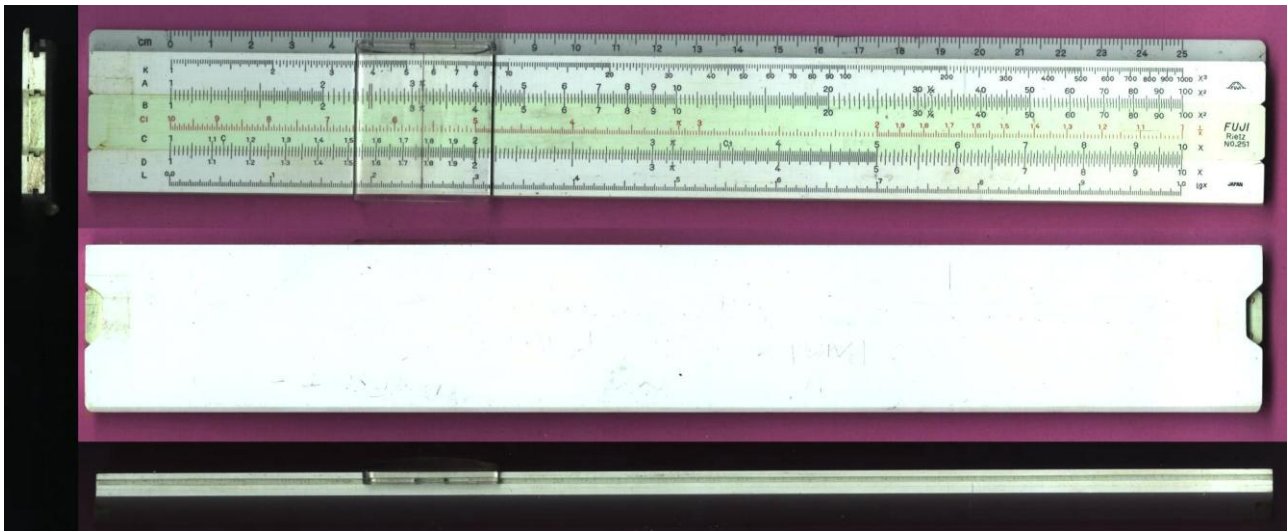

52.- FUJI 251

Model	251
Front Face Scales	K, A/B, CI, C//D, L
Rear Face Scales (or rear slide only)	S, ST, T
Size (cm)	25
Type	Single
Name	Rietz
Catalogue Referenced in	2
Data in Back (no duplex)	Blank
Made in Data	Japan
Source	Herman van Herwijnen's catalogue International Slide Rule Museum
Name/Logo	Name and Logo
Colours	light-green slide
Cursor Materials	Transparent, single sided
Cursor Marks	d, q (red \ \ \ black)
Comments	Being so similar, colour of second cursor marks might be red