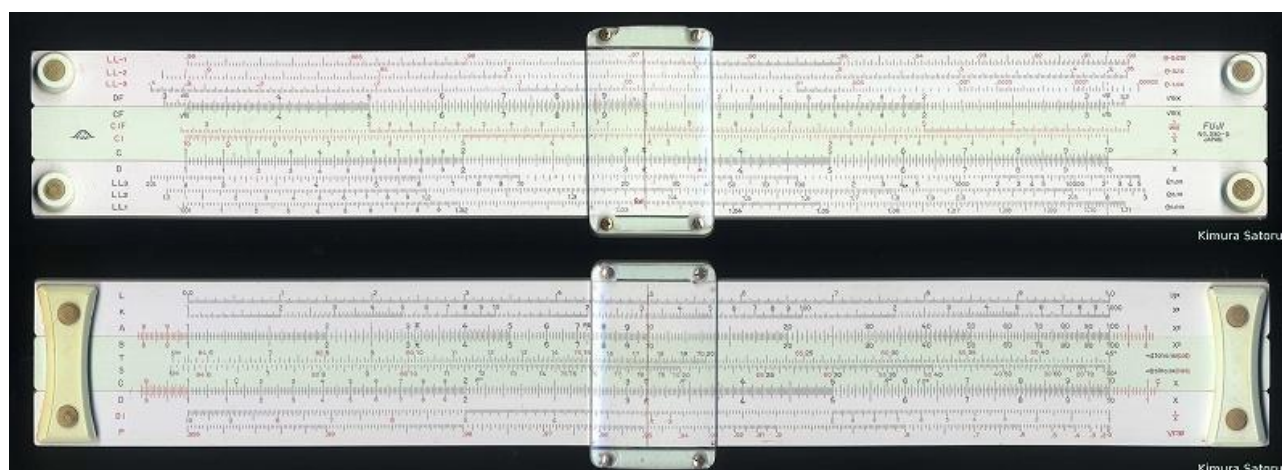

53.- FUJI 330-D

Model	330-D
Front Face Scales	LL-1, LL-2, LL-3, DF//CF, CIF, CI, C//D, LL3, LL2, LL1
Rear Face Scales (or rear slide only)	L, K, A/B, T, S, C//D, DI, P
Size (cm)	25
Type	Duplex
Name	---
Catalogue Referenced in	None
Data in Back (no duplex)	N/A
Made in Data	Japan
Source	Jap
Name/Logo	Name and Logo
Colours	light-green slide and fasteners
Cursor Materials	light-green runners, double sided
Cursor Marks	kW, d (red)
Comments	The cursor is placed front to back in the specimen. Rounded stoppers opposite to fasteners, both with rubber tips.