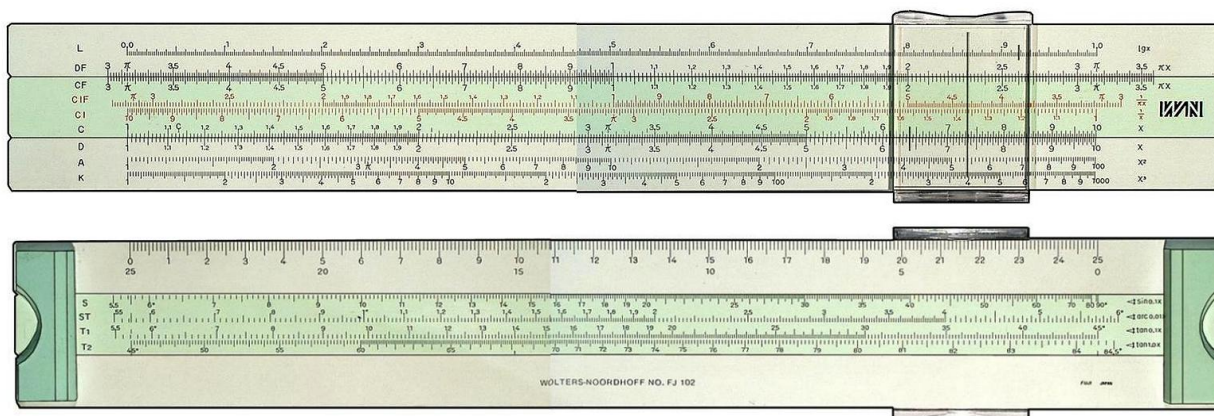

87.- WOLTERS NOORDHOFF FJ102

Model	WN FJ102
Front Face Scales	L, DF//CF, C/F, C/I, C//D, A, K
Rear Face Scales (or rear slide only)	cm//S, ST, T1, T2//
Size (cm)	25
Type	Simplex
Name	---
Catalogue Referenced in	None
Data in Back (no duplex)	cm, WN & Fuji names, "Made in"
Made in Data	Japan
Source	Herman van Herwijnen's catalogue (International Slide Rule Museum)
Name/Logo	WN Name and Logo
Colours	light-green slide and fasteners
Cursor Materials	Transparent, single sided
Cursor Marks	36, q (black). Upside-down in the picture
Comments	Similar to Fuji 102