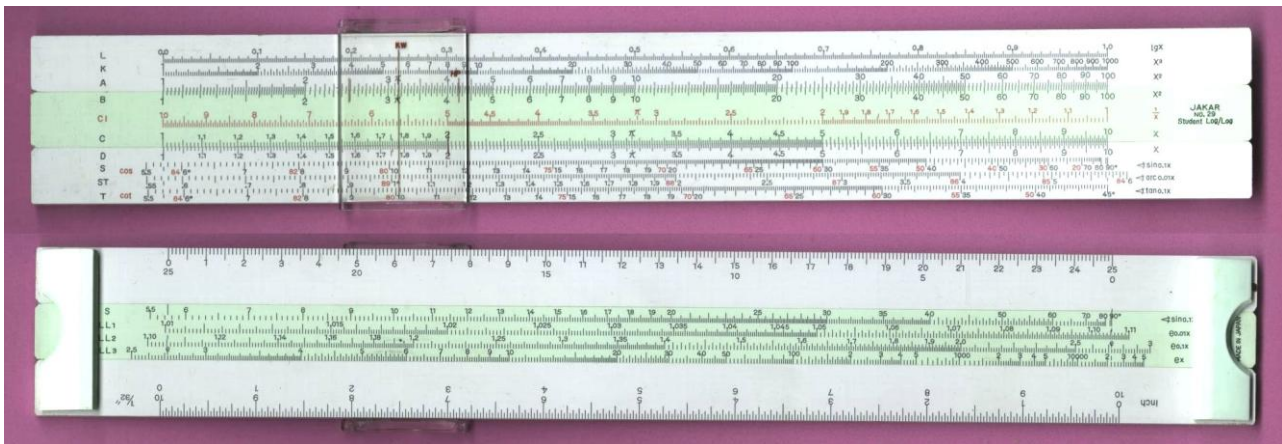

97.- JAKAR 29 (3RD VERSION)

Model	Jakar 29 (3rd version)
Front Face Scales	L, K, A/B, C, C//D, S, ST, T
Rear Face Scales (or rear slide only)	cm//S, LL1, LL2, LL3//inches
Size (cm)	25
Type	Single
Name	Student log/log
Catalogue Referenced in	None
Data in Back (no duplex)	cm, inches
Made in Data	Made in Japan
Source	International Slide Rule Museum
Name/Logo	Jakar name
Colours	light-green slide and fasteners
Cursor Materials	Transparent, single sided
Cursor Marks	HP, q, d (red)
Comments	Similar to Fuji 129 01. "cos" indication in red. Scales text at front right centred.