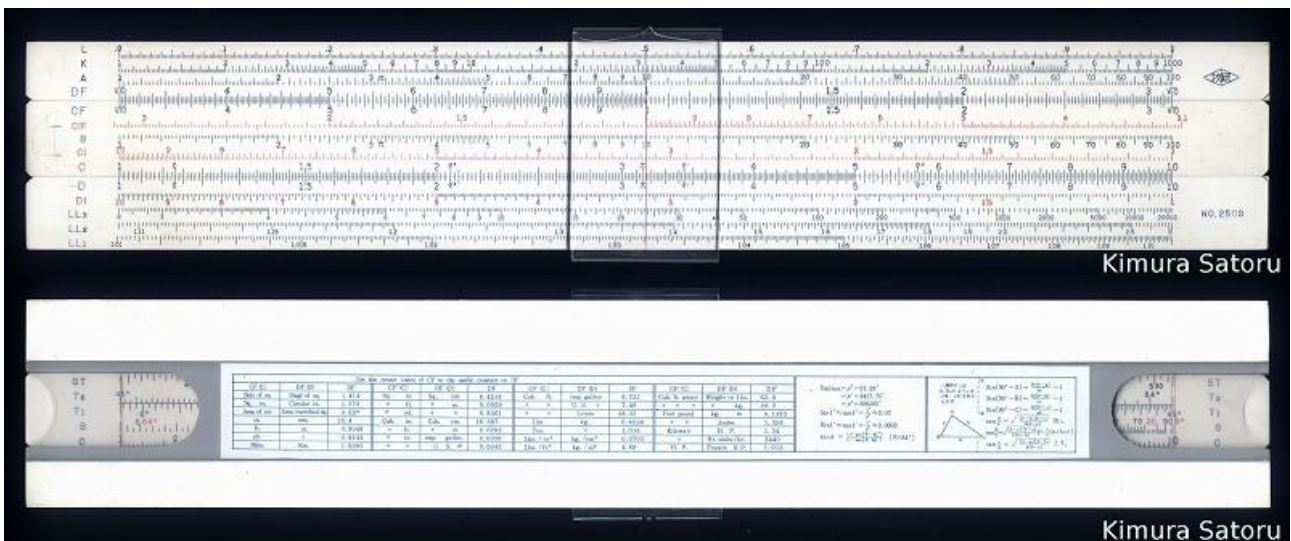

81.- GIKEN 250S

Model	Giken 250S
Front Face Scales	L, K, A, DF//CF, CIF, B, CI, C//D, DI, LL3, LL2, LL1
Rear Face Scales (or rear slide only)	ST, T2, T1, S, C
Size (cm)	25
Type	Single
Name	---
Catalogue Referenced in	None
Data in Back (no duplex)	Table
Made in Data	None
Source	www.keisanjyaku.com
Name/Logo	Giken Logo
Colours	white, grey back window frames (back central surface)
Cursor Materials	Transparent, single sided
Cursor Marks	None (red hairline)
Comments	Rear windows, recessed centre holding the table.