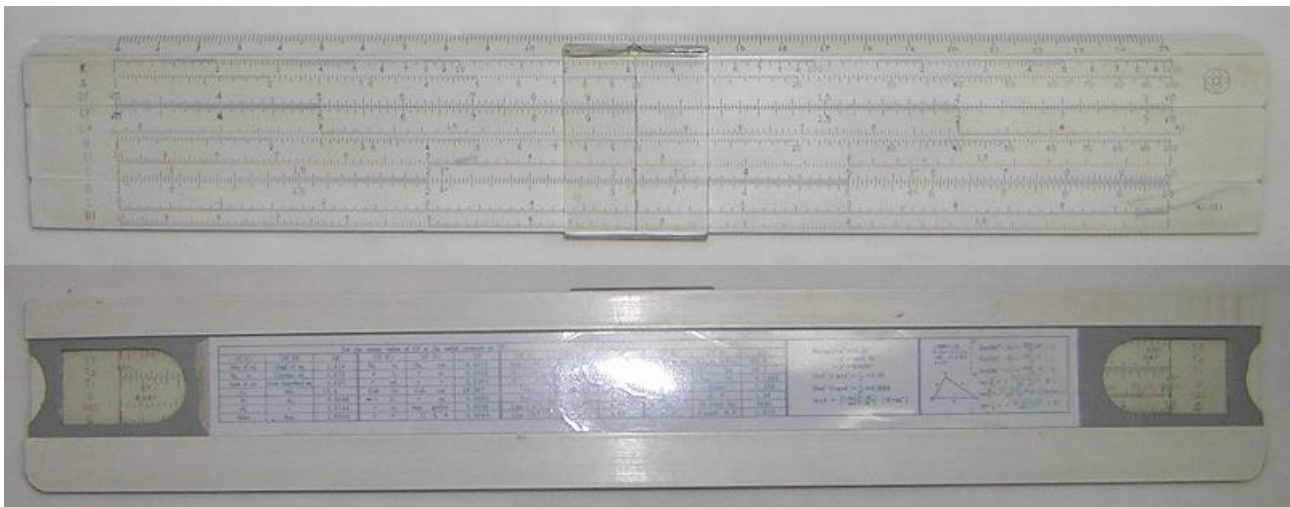

79.- TAISHO 251

Model	Taisho 251
Front Face Scales	cm//K, A, DF//CF, CIF, B, CI, C//D, L, DI
Rear Face Scales (or rear slide only)	ST, T2, T1, S, cos, C
Size (cm)	25
Type	Single
Name	---
Catalogue Referenced in	none
Data in Back (no duplex)	Table
Made in Data	None
Source	www.keisanjyaku.com
Name/Logo	Taisho Logo
Colours	white, grey back window frames
Cursor Materials	Transparent, single sided
Cursor Marks	None (black hairline)
Comments	Rear windows, recessed centre holding the table. Equivalent to Fuji 2521