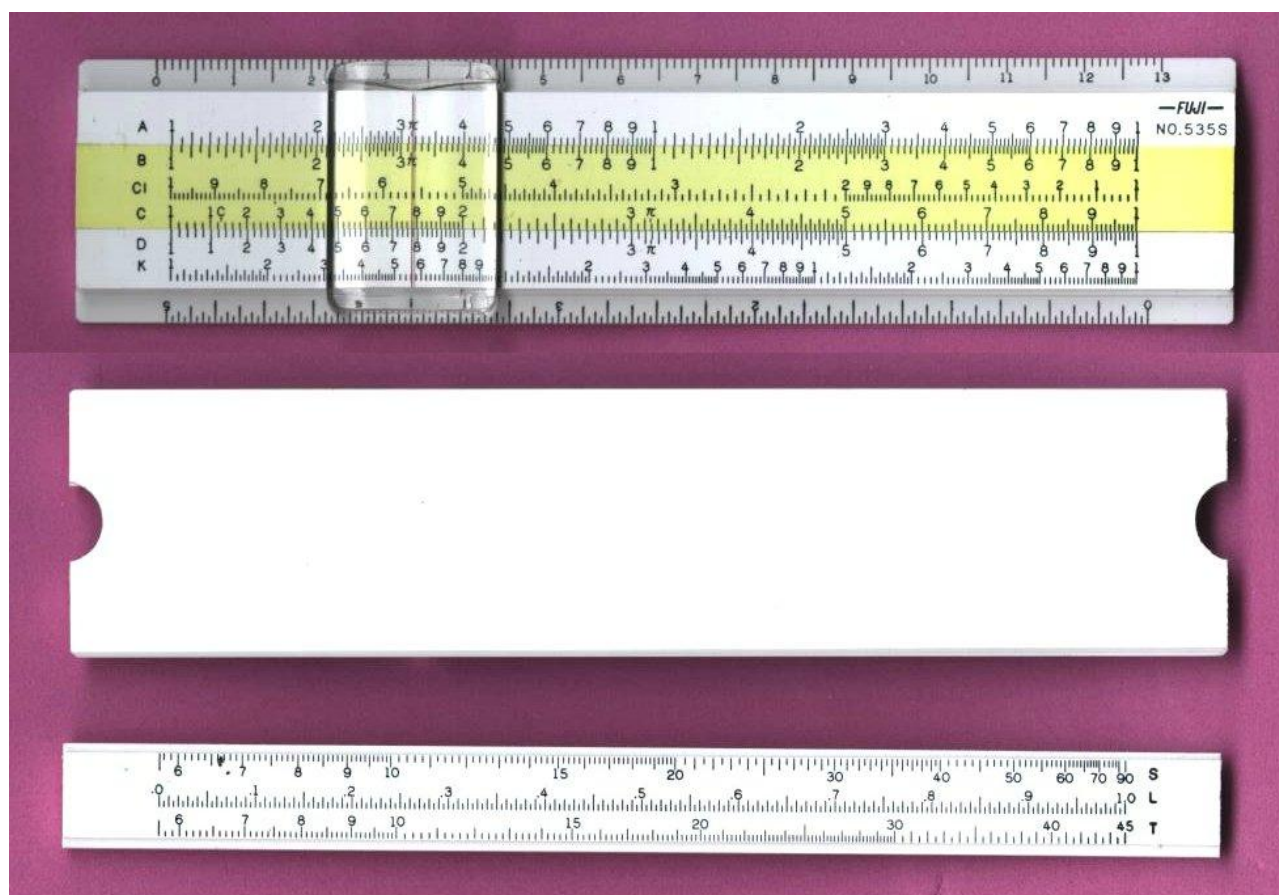

19.- FUJI 535S

Model	535S
Front Face Scales	cm//K, A//B, CI, C//D, L//inches
Rear Face Scales (or rear slide only)	S, ST, T
Size (cm)	12,5
Type	Single
Name	---
Catalogue Referenced in	2
Data in Back (no duplex)	Blank
Made in Data	---
Source	International Slide Rule Museum
Name/Logo	Simplified Logo
Colours	White body with one-side light-yellow slide
Cursor Materials	Transparent, single sided
Cursor Marks	None (black hairline)
Comments