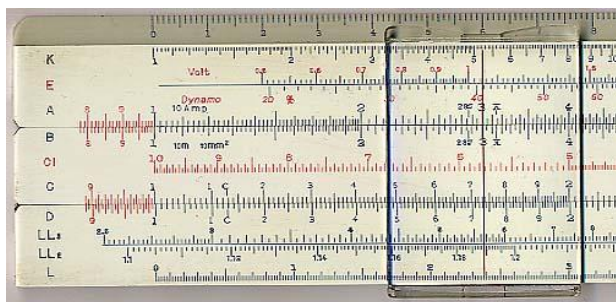

45.- **FUJI 108**

Model	108
Front Face Scales	Cm//K, E (Volt Dinamo-Motor), A//B, CI, C//D, LL3, LL2, L
Rear Face Scales (or rear slide only)	S, ST, T
Size (cm)	25
Type	Single
Name	---
Catalogue Referenced in	1
Data in Back (no duplex)	Logo, table
Made in Data	?
Source	http://jeykanz.way-nifty.com/jeykanz/
Name/Logo	Logo
Colours	White, grey windows at back
Cursor Materials	Transparent, single sided
Cursor Marks	none (red hairline)
Comments	"Electro" model. Rubber stoppers at back side (specimen named as in website)