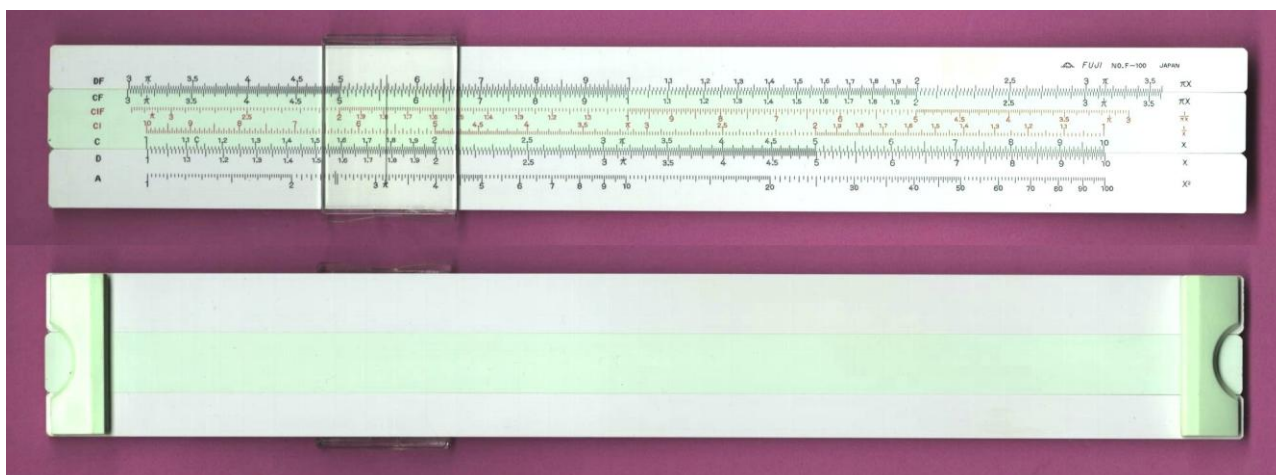

36.- FUJI F-100

Model	F-100
Front Face Scales	DF//CF, CIF, CI, C//D, A
Rear Face Scales (or rear slide only)	blank
Size (cm)	25
Type	Single
Name	---
Catalogue Referenced in	None
Data in Back (no duplex)	Blank
Made in Data	Japan
Source	International Slide Rule Museum
Name/Logo	Name and Logo
Colours	light-green slide and fasteners
Cursor Materials	Transparent, single sided
Cursor Marks	36, q (black)
Comments