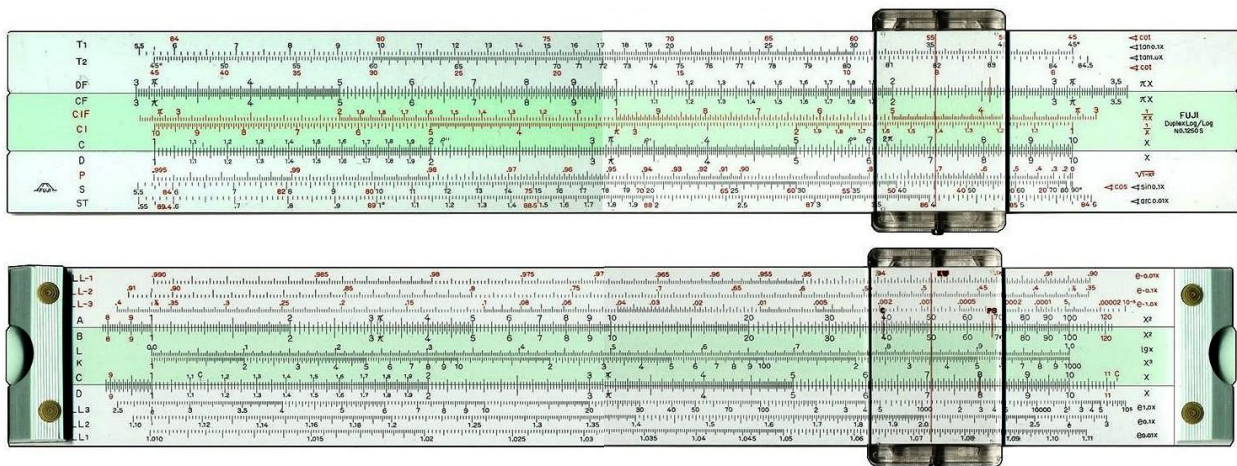

63.- FUJI 1250 S (2ND VERSION)

Model	1250 S 2nd Version
Front Face Scales	T1, T2, DF//CF, CIF, CI, C//D, P, S, ST
Rear Face Scales (or rear slide only)	LL-1, LL-2, LL-3, A//B, L, K, C//D, LL3, LL2, LL1
Size (cm)	25
Type	Duplex
Name	Duplex log/log
Catalogue Referenced in	none
Data in Back (no duplex)	N/A
Made in Data	none
Source	Herman van Herwijnen's catalogue
Name/Logo	Name and Logo
Colours	light-green slide and fasteners
Cursor Materials	Transparent, double sided
Cursor Marks	36 \ \ PS, q, d (red)
Comments	Round rubber tips on fasteners