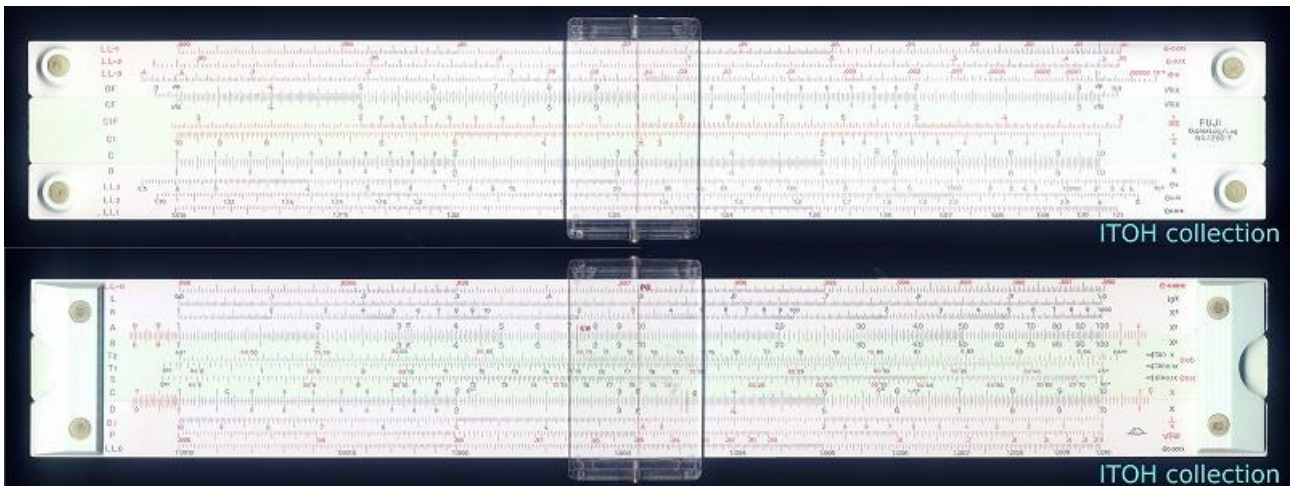

69.- FUJI 1280 T

Model	1280 T
Front Face Scales	LL-1, LL-2, LL-3, DF//CF, CIF, CI, C//D, LL3, LL2, LL1
Rear Face Scales (or rear slide only)	LL-0, L, K, A//B, T2, T1, S, C//D, DI, P, LL0
Size (cm)	25
Type	Duplex
Name	Duplex log/log
Catalogue Referenced in	none
Data in Back (no duplex)	N/A
Made in Data	("Japan" might be under a fastener)
Source	www.keisanjyaku.com
Name/Logo	Name and Logo
Colours	light-green slide and fasteners
Cursor Materials	Transparent, double sided
Cursor Marks	// kW, d (red)
Comments	Rounded stoppers opposite to fasteners, both with rubber tips