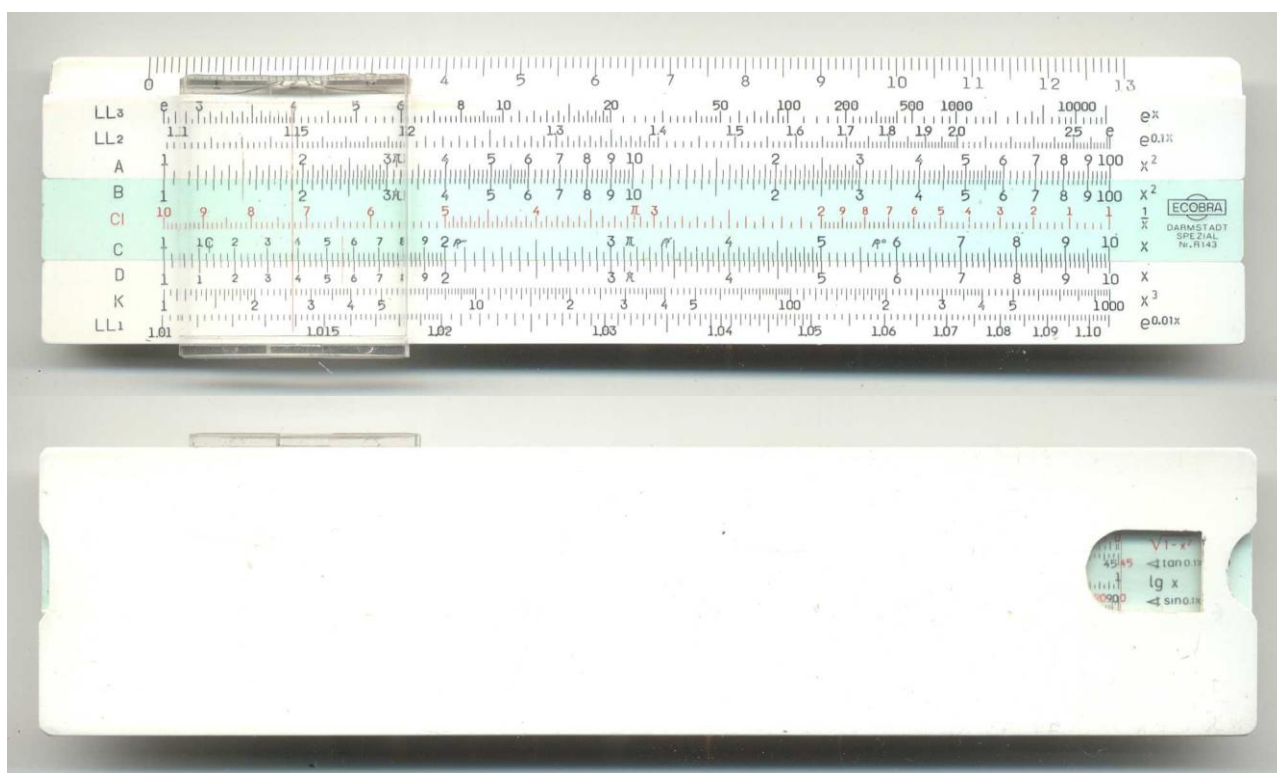

113.- ECO-BRA R143 (2ND VERSION)

Model	Eco-Bra R143 (2nd Version)
Front Face Scales	cm//LL2, LL3, A//B, CI, C//D, K, LL1
Rear Face Scales (or rear slide only)	P, T, L, S
Size (cm)	12,5
Type	Single
Name	Darmstadt Spezial
Catalogue Referenced in	none
Data in Back (no duplex)	blank
Made in Data	---
Source	Giovanni Breda (www.sliderule.it)
Name/Logo	Eco-Bra Logo
Colours	light-blue slide
Cursor Materials	Transparent, single sided
Cursor Marks	d, q (black)
Comments	Not sure it is a Fuji. Similar to Fuji 515P