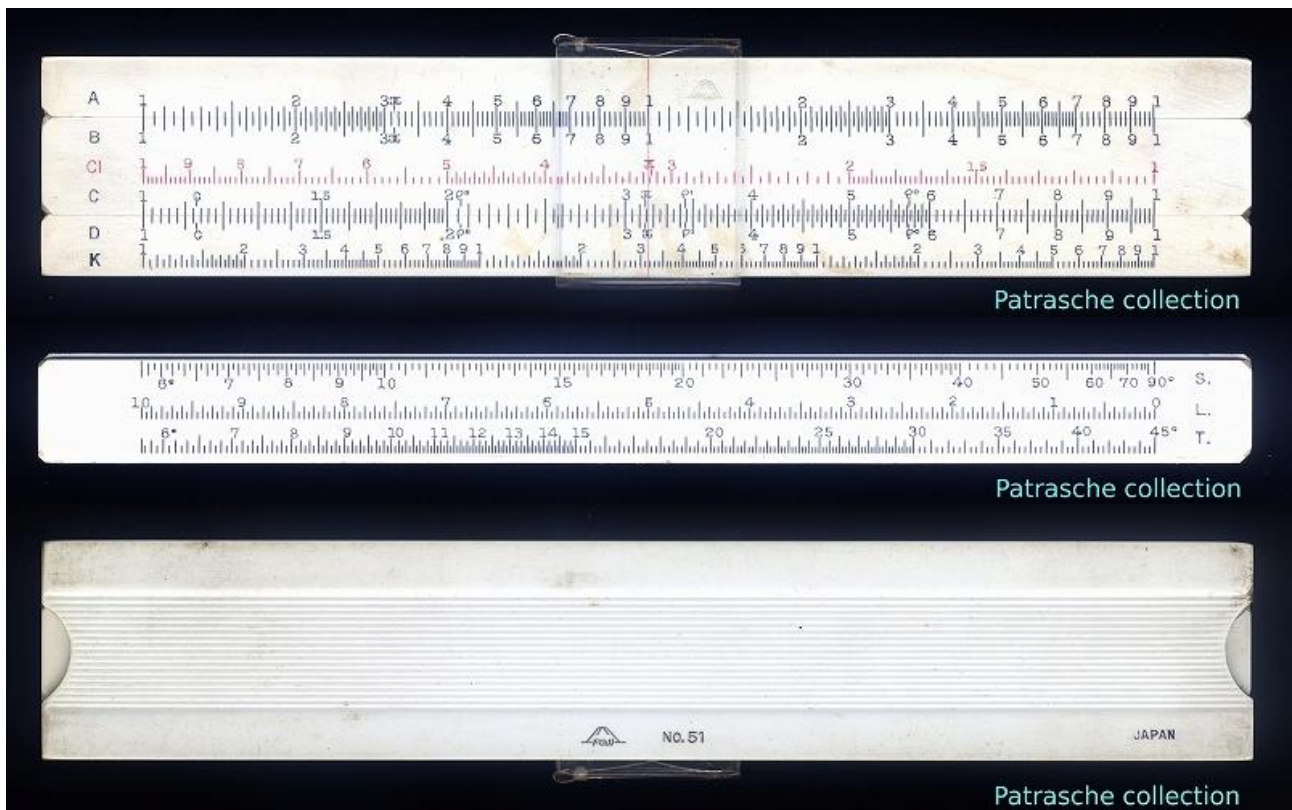

9.- FUJI 51

Model	51
Front Face Scales	A//B, CI, C//D, K
Rear Face Scales (or rear slide only)	S, L, T
Size (cm)	12,5
Type	Single
Name	---
Catalogue Referenced in	1
Data in Back (no duplex)	Blank, logo, Ref., "Made in"
Made in Data	Japan
Source	www.keisanjyaku.com (Herman van Herwijnen's catalogue)
Name/Logo	Logo
Colours	White only
Cursor Materials	Transparent, single sided
Cursor Marks	None (red), Fuji Logo
Comments	Horizontal lines in back