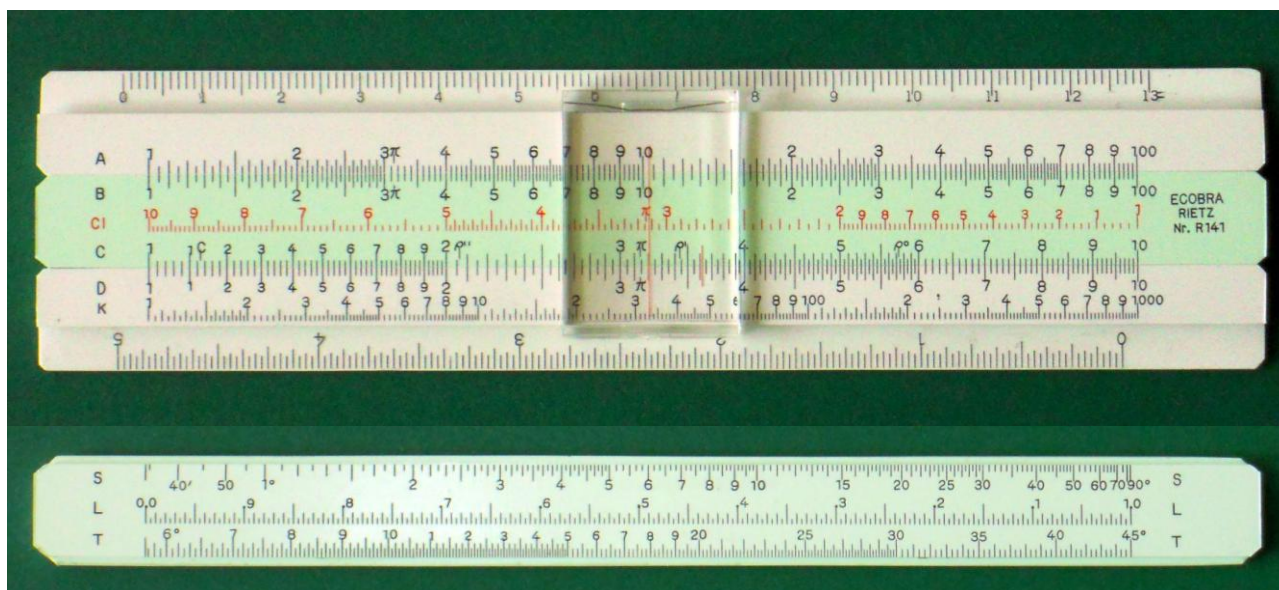

109.- ECO-BRA R141 (1ST VERSION)

Model	Eco-Bra R141 (1st Version)
Front Face Scales	cm//A/B, CI, C//D, K//inches
Rear Face Scales (or rear slide only)	S, L, T
Size (cm)	12,5
Type	Single
Name	Rietz
Catalogue Referenced in	None
Data in Back (no duplex)	Blank
Made in Data	---
Source	Owned specimen
Name/Logo	Eco-Bra name
Colours	light-gren slide
Cursor Materials	Transparent, single sided
Cursor Marks	d (red)
Comments	Similar to Fuji 501?