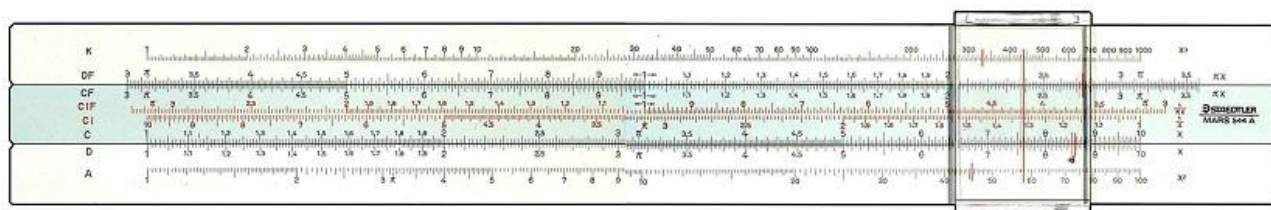

100.- STAEDTLER MARS 544 A

Model	Staedtler Mars 544 A
Front Face Scales	K, DF//CF, CIF, CI, C//D, A
Rear Face Scales (or rear slide only)	blank
Size (cm)	25
Type	Single
Name	---
Catalogue Referenced in	None
Data in Back (no duplex)	Blank
Made in Data	??
Source	H&H
Name/Logo	N(S)+L(S)
Colours	I-b slide
Cursor Materials	trans./s.s.
Cursor Marks	PS, q, d, v?
Comments	Scales like Fuji P104 (possible Fuji 104?)