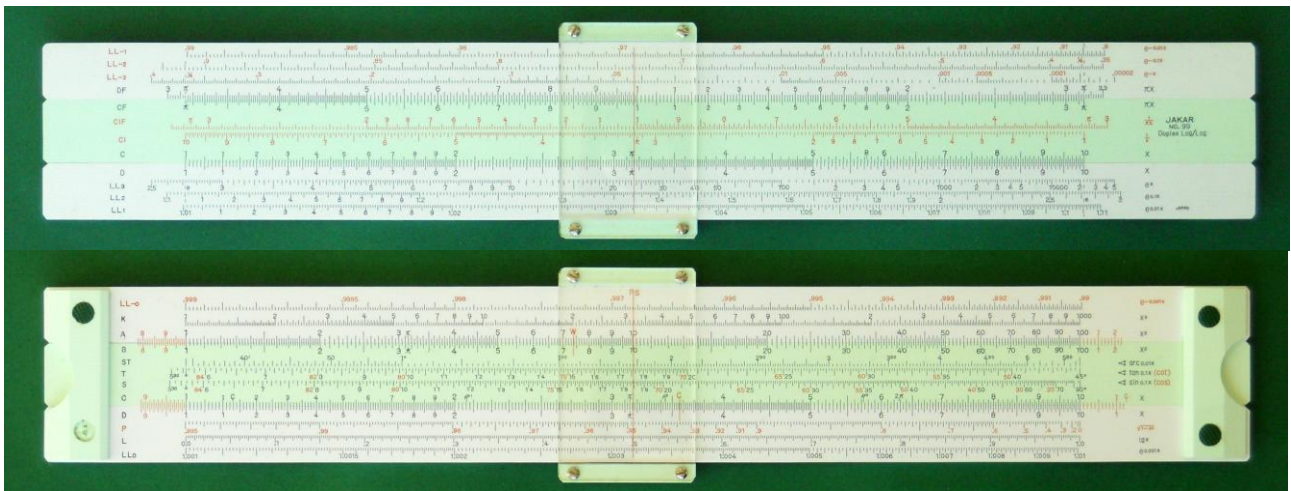

99.- JAKAR 99

Model	Jakar 99
Front Face Scales	LL-1, LL-2, LL-3, DF//CF, CI, CI, C//D, LL3, LL2, LL1
Rear Face Scales (or rear slide only)	LL-0, K, A//B, ST, T, S, C//D, P, L, LL0
Size (cm)	25
Type	Duplex
Name	Duplex log/log
Catalogue Referenced in	None
Data in Back (no duplex)	N/A
Made in Data	Japan
Source	Owned specimen
Name/Logo	Jakar Name
Colours	light-green slide and fasteners
Cursor Materials	light-green runners, double sided
Cursor Marks	// W, d (red)
Comments	Rubber tops on fasteners. Similar to Fuji 1280