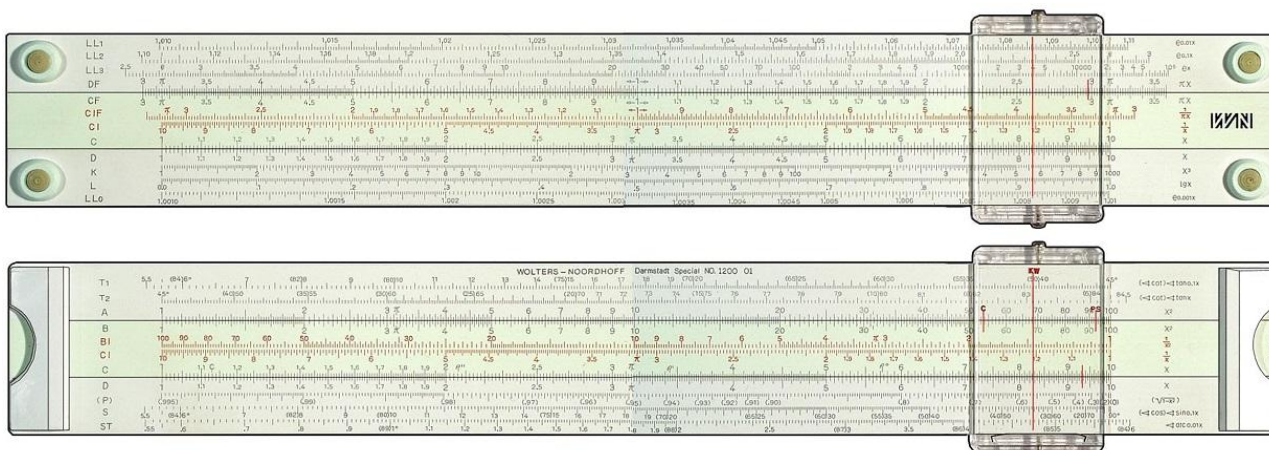

90.- WOLTERS NOORDHOFF 1200 01

Model	WN 1200 01
Front Face Scales	LL1, LL2, LL3, DF//CF, CIF, CI, C//D, K, L, LL0
Rear Face Scales (or rear slide only)	T1, T2, A/B, BI, CI, C//D, (P), S, ST
Size (cm)	25
Type	Duplex
Name	Darmstadt Special
Catalogue Referenced in	None
Data in Back (no duplex)	cm, WN name, "Made in"
Made in Data	Japan
Source	Herman van Herwijnen's catalogue
Name/Logo	WN Name and Logo
Colours	light-green slide
Cursor Materials	Transparent, double sided
Cursor Marks	36 \\\ PS, d, q (red)
Comments	Rounded stoppers opposite to fasteners, both with rubber tips. Similar to Fuji 1200 (a 2nd version also referenced but without pictures)