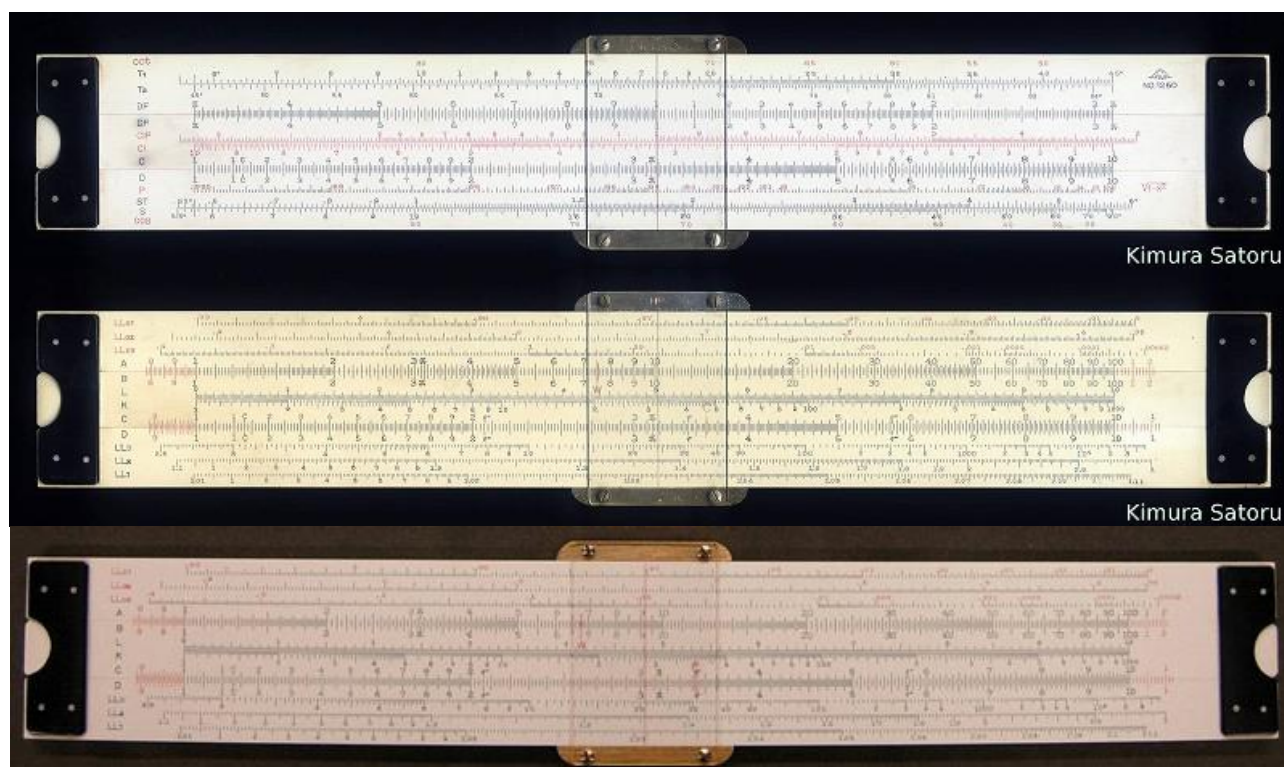

59.- FUJI 1250 (2ND VERSION)

Model	1250 2nd Version
Front Face Scales	T, ST, DF//CF, CIF, CI, C//D, P, S
Rear Face Scales (or rear slide only)	LL01, LL02, LL03, A/B, L, K, C//D, LL3, LL2, LL1
Size (cm)	25
Type	Duplex
Name	---
Catalogue Referenced in	none
Data in Back (no duplex)	N/A
Made in Data	Made in Japan in the border? (like 1200, but not seen in pictures)
Source	www.keisanjyaku.com \ \ \ http://webmuseum.mit.edu
Name/Logo	Logo
Colours	white body with black fasteners
Cursor Materials	metal runners, double sided \ \ \ gold-plated? metal runners, double sided
Cursor Marks	// d, W (red)
Comments	Body fasteners fixed with four thin rivets per end