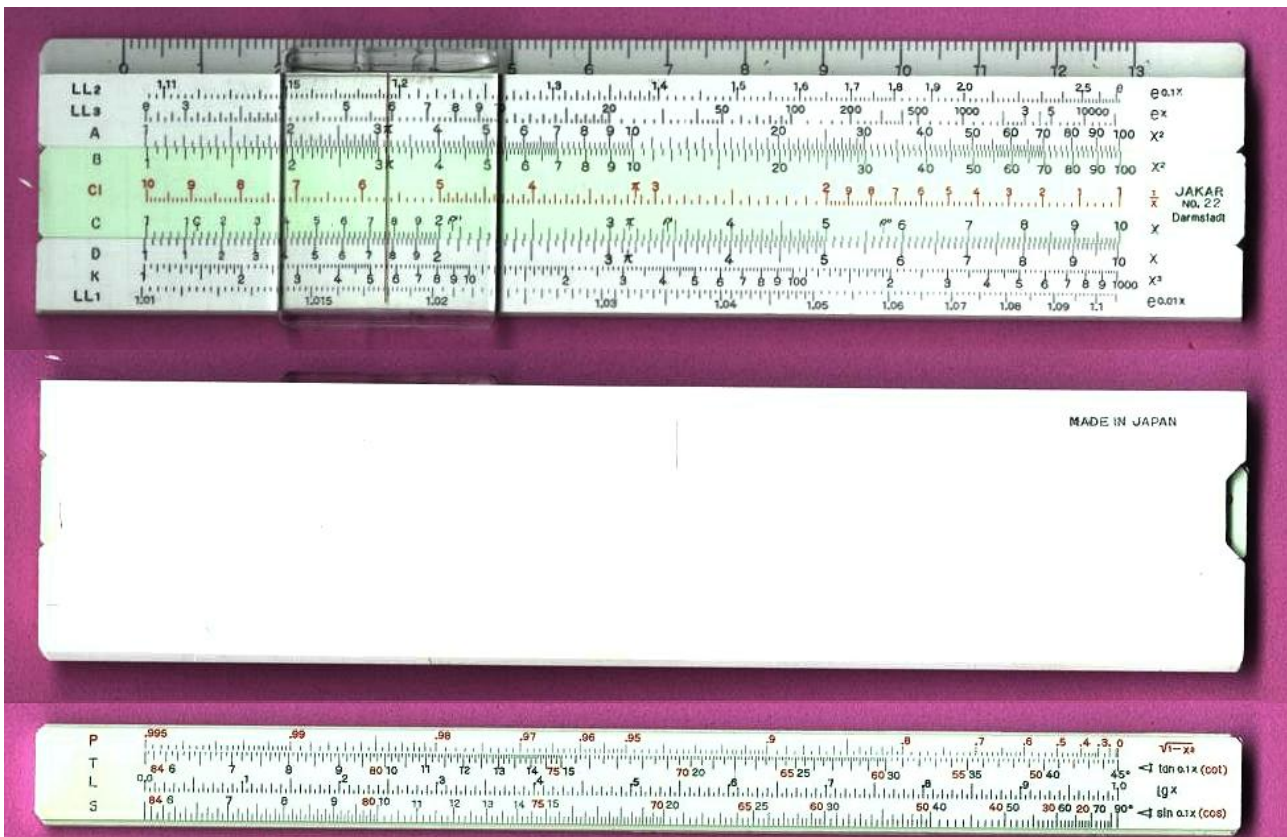

92.- JAKAR 22

Model	Jakar 22
Front Face Scales	LL2, LL3, A/B, CI, C//D, K, LL1
Rear Face Scales (or rear slide only)	P, T, L, S
Size (cm)	12,5
Type	Single
Name	Darmstadt
Catalogue Referenced in	none
Data in Back (no duplex)	blank, "Made in"
Made in Data	Made in Japan
Source	International Slide Rule Museum
Name/Logo	Jakar Name
Colours	light-green slide
Cursor Materials	Transparent, single sided
Cursor Marks	None (black hairline)
Comments	Similar to Fuji 515P