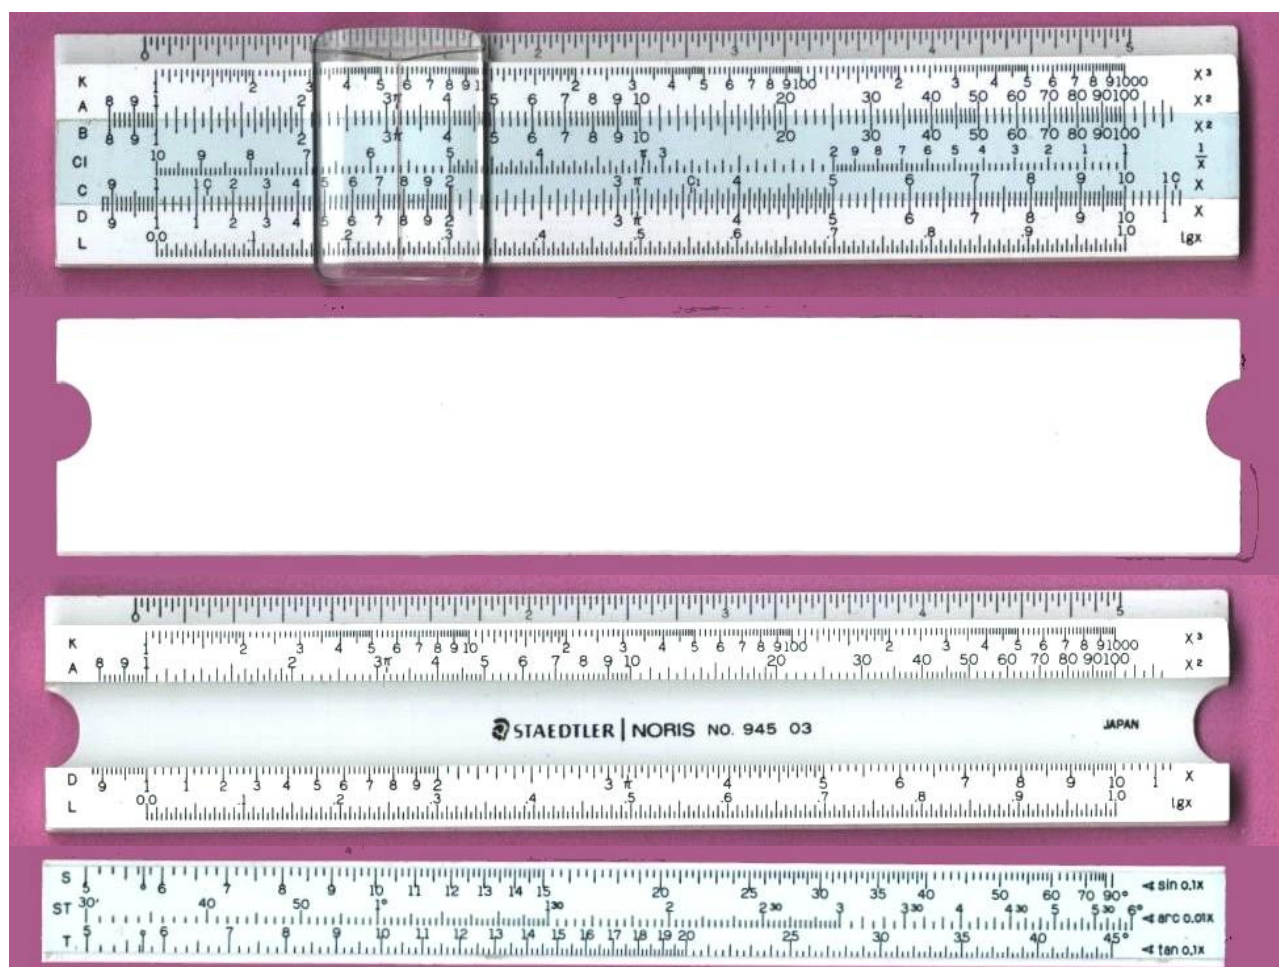

108.- STAEDTLER NORIS 945 03

Model	Staedtler Mars 945 03
Front Face Scales	Inches//K, A//B, CI, C//D, L
Rear Face Scales (or rear slide only)	S, ST, T
Size (cm)	12,5
Type	Single
Name	---
Catalogue Referenced in	None
Data in Back (no duplex)	Blank
Made in Data	Japan
Source	International Slide Rule Museum
Name/Logo	Staedtler Noris Name and Logo.
Colours	light-blue slide (single side?)
Cursor Materials	Transparent, single sided
Cursor Marks	d? (black)
Comments	Similar to Fuji 505. Might not be a Fuji