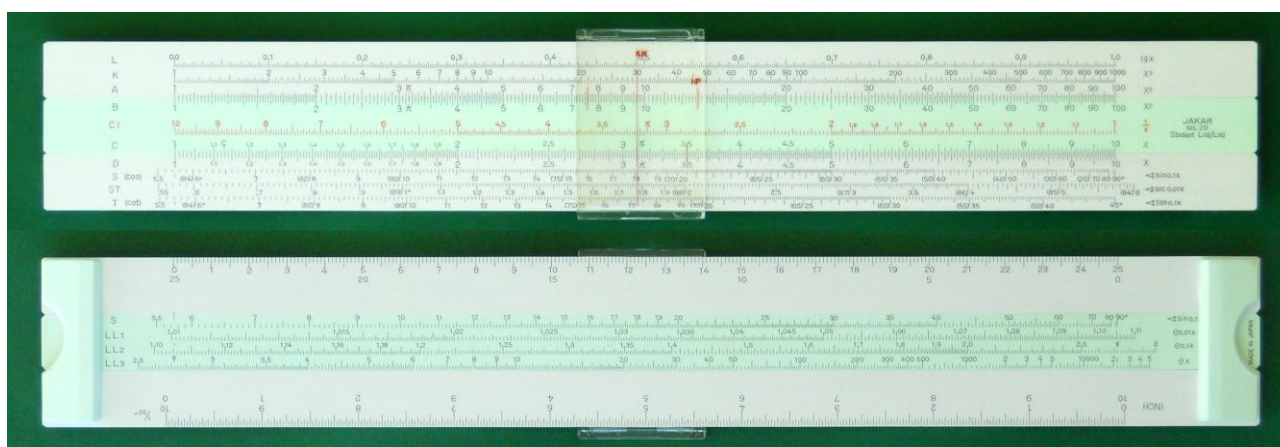

96.- JAKAR 29 (2ND VERSION)

Model	Jakar 29 (2nd version)
Front Face Scales	L, K, A/B, CI, C//D, S, ST, T
Rear Face Scales (or rear slide only)	cm//S, LL1, LL2, LL3//inches
Size (cm)	25
Type	Single
Name	Student log/log
Catalogue Referenced in	None
Data in Back (no duplex)	cm, inches
Made in Data	Made in Japan
Source	Owned specimen
Name/Logo	Jakar name
Colours	light-green slide and fasteners
Cursor Materials	Transparent, single sided
Cursor Marks	HP, q, d (red)
Comments	Similar to Fuji 129 01. "(cos)" indication in black. Text at front right, left aligned.