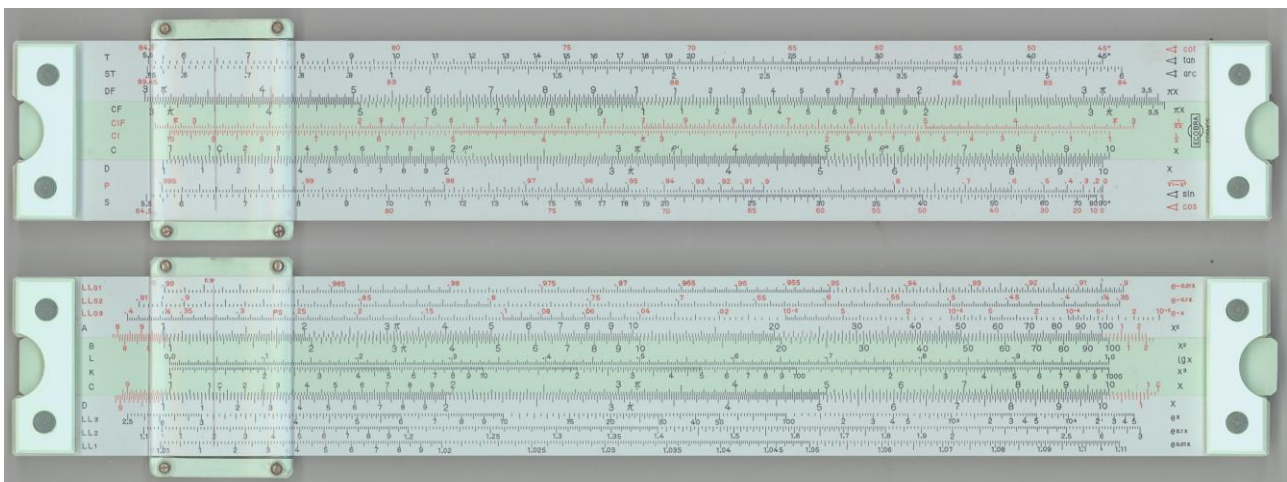

116.- ECO-BRA R154

Model	Eco-Bra Cosmos
Front Face Scales	T, ST, DF//CF, CIF, CI, C//D, P, S
Rear Face Scales (or rear slide only)	LL01, LL02, LL03, A// B, L, K, C // D, LL3, LL2, LL1
Size (cm)	25
Type	Duplex
Name	Cosmos
Catalogue Referenced in	None
Data in Back (no duplex)	N/A
Made in Data	---
Source	Giovanni Breda (www.sliderule.it) (International Slide Rule Museum)
Name/Logo	Eco-Bra Logo
Colours	light-green slide and fasteners
Cursor Materials	Light-green runners, double sided
Cursor Marks	36 // PS, q, d (red)
Comments	Fasteners at both sides with round rubber tips. Similar to Fuji 1250.