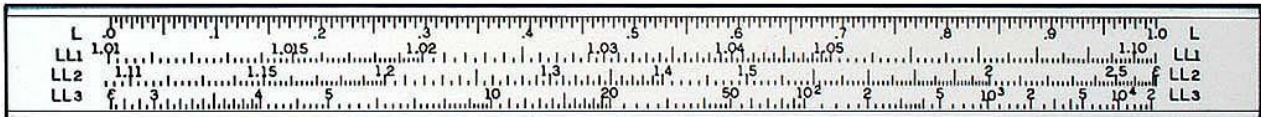

20.- FUJI 536C

Model	536C
Front Face Scales	cm//S, T, A//B, CI, C//D, K, P
Rear Face Scales (or rear slide only)	L, LL1, LL2, LL3
Size (cm)	12,5
Type	Single
Name	---
Catalogue Referenced in	None
Data in Back (no duplex)	Blank
Made in Data	---
Source	Herman van Herwijnen's catalogue
Name/Logo	Simplified Logo
Colours	White body with one-side light-yellow slide
Cursor Materials	Transparent, single sided
Cursor Marks	None (red hairline)
Comments	No picture of the back of the rule (assumed full blank)