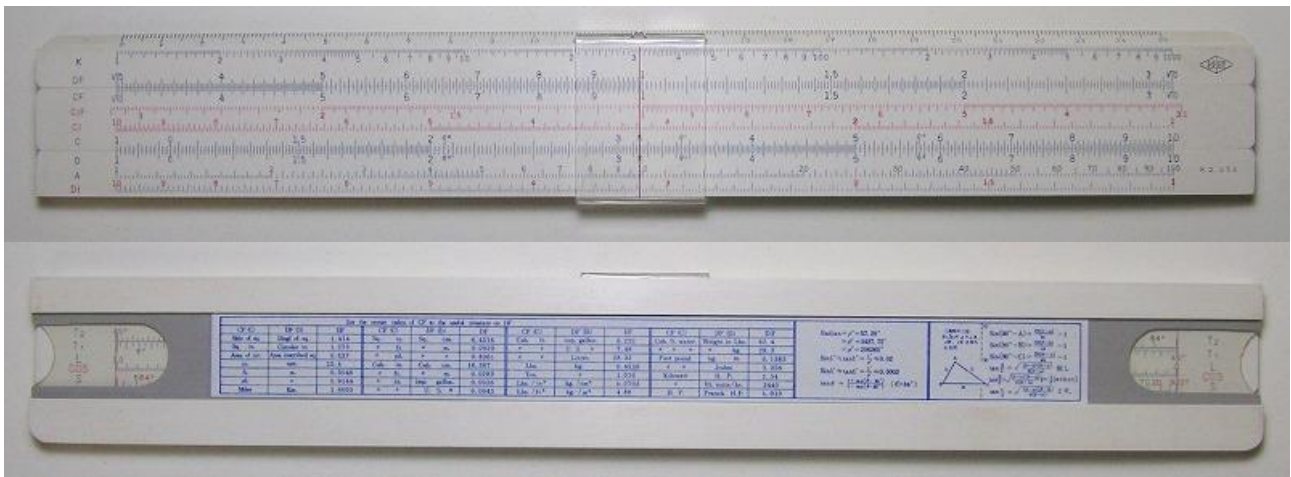

82.- GIKEN 252

Model	Giken 252
Front Face Scales	K, DF//CF, CIF, CI, C//D, A, DI
Rear Face Scales (or rear slide only)	T2, T1, L, cos, S
Size (cm)	25
Type	Single
Name	---
Catalogue Referenced in	None
Data in Back (no duplex)	Table
Made in Data	None
Source	www.keisanjyaku.com
Name/Logo	Giken Logo
Colours	white, grey back window frames (back central surface)
Cursor Materials	Transparent, single sided
Cursor Marks	None (red hairline)
Comments	Rear windows, recessed centre holding the table.