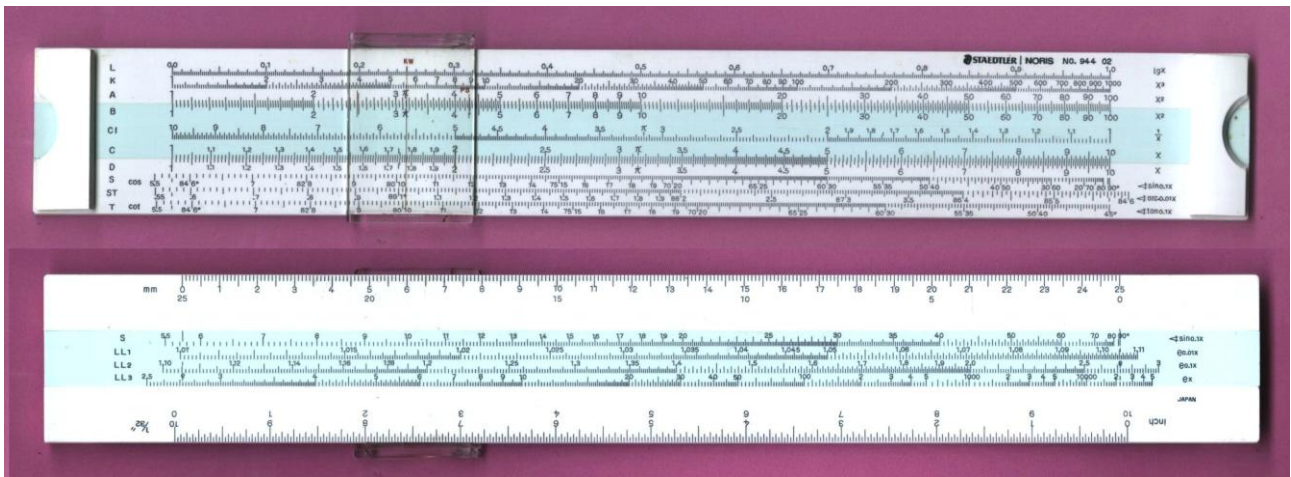

106.- STAEDTLER NORIS 944 02

Model	Staedtler Mars 944 02
Front Face Scales	L, K, A/B, CI, C//D, S, ST, T
Rear Face Scales (or rear slide only)	cm//S, LL1, LL2, LL3//inches
Size (cm)	25
Type	Single
Name	---
Catalogue Referenced in	None
Data in Back (no duplex)	cm, inches, "Made in"
Made in Data	Japan
Source	International Slide Rule Museum
Name/Logo	Staedtler Noris Name and Logo
Colours	light-blue slide
Cursor Materials	Transparent, single sided
Cursor Marks	PS, q, d (red)
Comments	Similar to Fuji 129. (Might not be a Fuji).