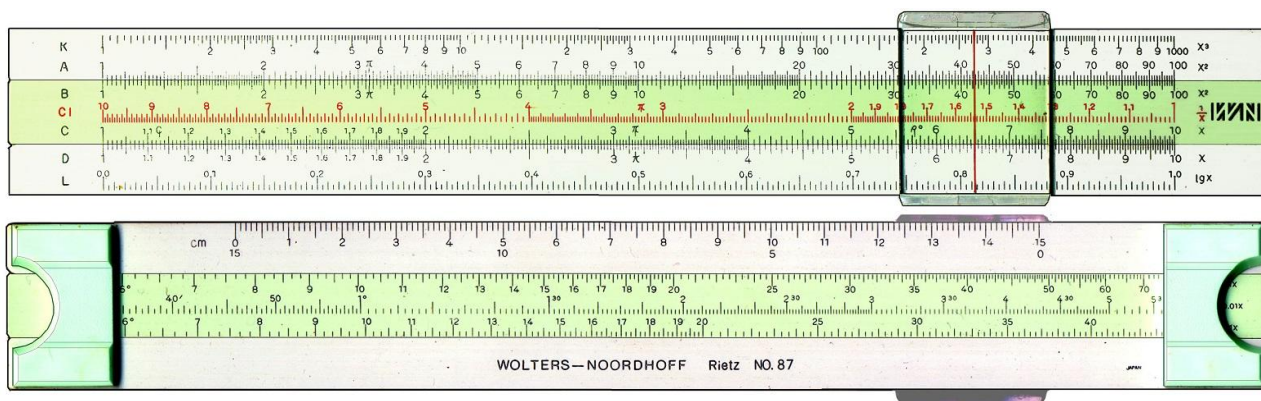

86.- WOLTERS NOORDHOFF 87

Model	WN 87
Front Face Scales	K, A//B, CI, C//D, L
Rear Face Scales (or rear slide only)	cm//S, ST, T//
Size (cm)	20
Type	Single
Name	Rietz
Catalogue Referenced in	N/A
Data in Back (no duplex)	cm, WN name, Ref., "Manuf"
Made in Data	Japan
Source	Herman van Herwijnen's catalogue
Name/Logo	WN Name and Logo
Colours	light-green slide and fasteners
Cursor Materials	Transparent, single sided
Cursor Marks	None (red hairline)
Comments	Wide fasteners (like Fuji 82 specimen). Similar to Fuji 87