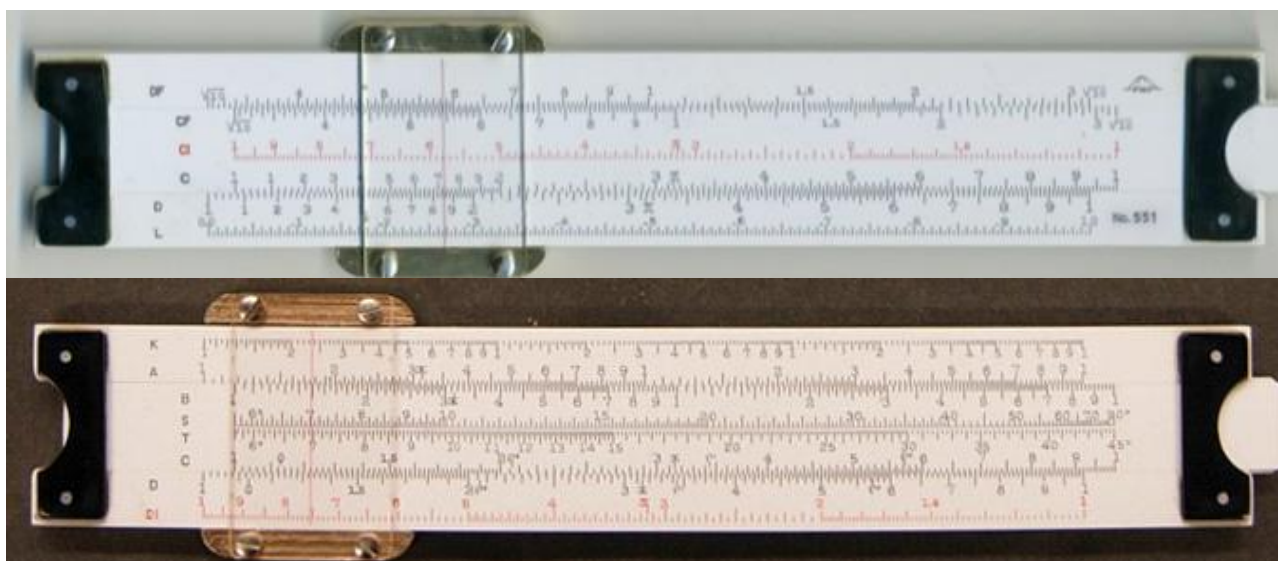

21.- FUJI 551

Model	551
Front Face Scales	DF//CF, CI, C//D, L
Rear Face Scales (or rear slide only)	K, A//B, S, T, C//D, DI
Size (cm)	12,5
Type	Duplex
Name	---
Catalogue Referenced in	1
Data in Back (no duplex)	N/A
Made in Data	---
Source	http://webmuseum.mit.edu
Name/Logo	Logo
Colours	White body with riveted black brackets
Cursor Materials	Gold-plated? metal runners, double sided
Cursor Marks	None (red hairline)
Comments