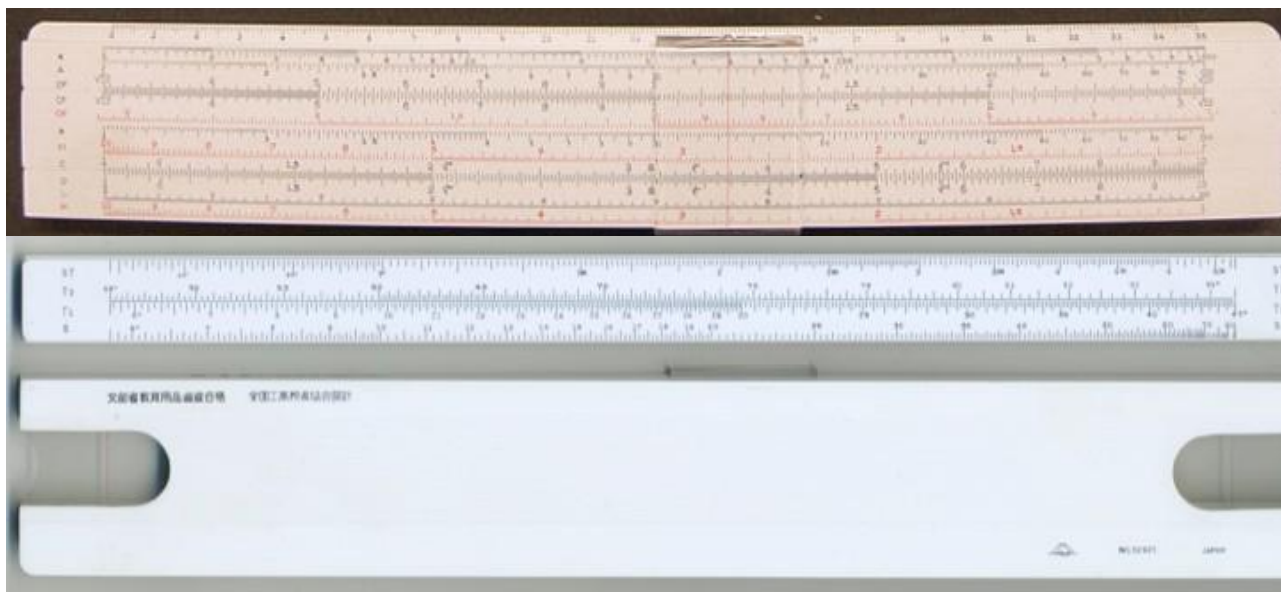

48.- FUJI 129 21

Model	129 21
Front Face Scales	cm//K, A, CF//DF, CIF, B, CI, C//D, L, DI
Rear Face Scales (or rear slide only)	ST, T2, T1, S
Size (cm)	25
Type	Single
Name	---
Catalogue Referenced in	none
Data in Back (no duplex)	Japanese text, Logo, Ref., "Made in"
Made in Data	Japan
Source	http://webmuseum.mit.edu/
Name/Logo	Logo
Colours	White
Cursor Materials	Transparent, single sided
Cursor Marks	None (red hairline)
Comments	Windows in back and recessed centre with horizontal lines. In catalogue, cm scale is "m" after "DI"