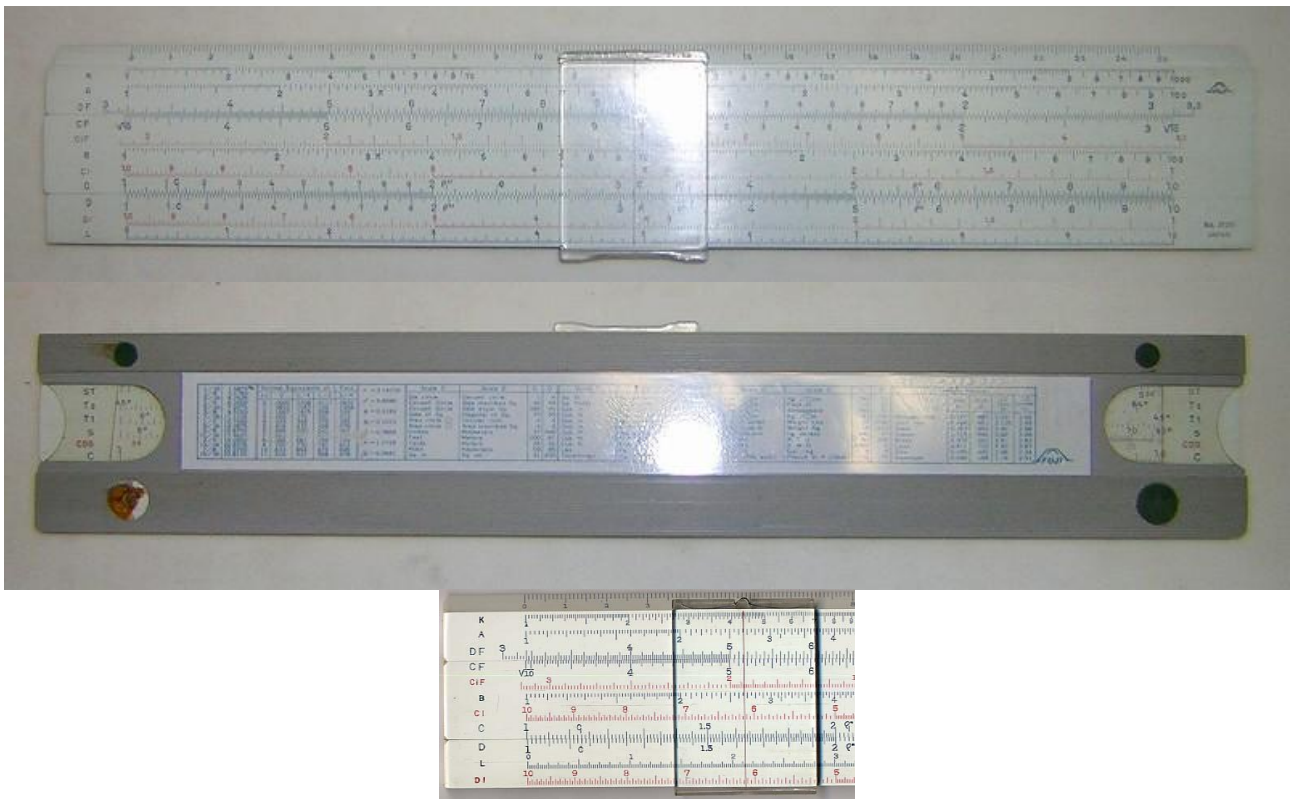

70.- FUJI 2125

Model	2125
Front Face Scales	cm//K, A, DF//CF, CIF, B, CI, C//D, DI, L \\\ cm//K, A, DF//CF, CIF, B, CI, C//D, L, DI
Rear Face Scales (or rear slide only)	ST, T2, T1, S, cos, C \\\ ?
Size (cm)	25
Type	Single
Name	---
Catalogue Referenced in	1
Data in Back (no duplex)	Table and Logo \\\ ?
Made in Data	Japan \\\ ?
Source	www.keisanjaku.com \\\ http://jeykanz.way-nifty.com/jeykanz/
Name/Logo	Logo \\\ ?
Colours	white front body and slide, grey back body
Cursor Materials	Transparent, single sided
Cursor Marks	None (red hairline)
Comments	Rear windows, recessed centre holding the table, and the rest of surfaces with horizontal lines. Rounded rubber tips. \\\ (specimen named as in website)