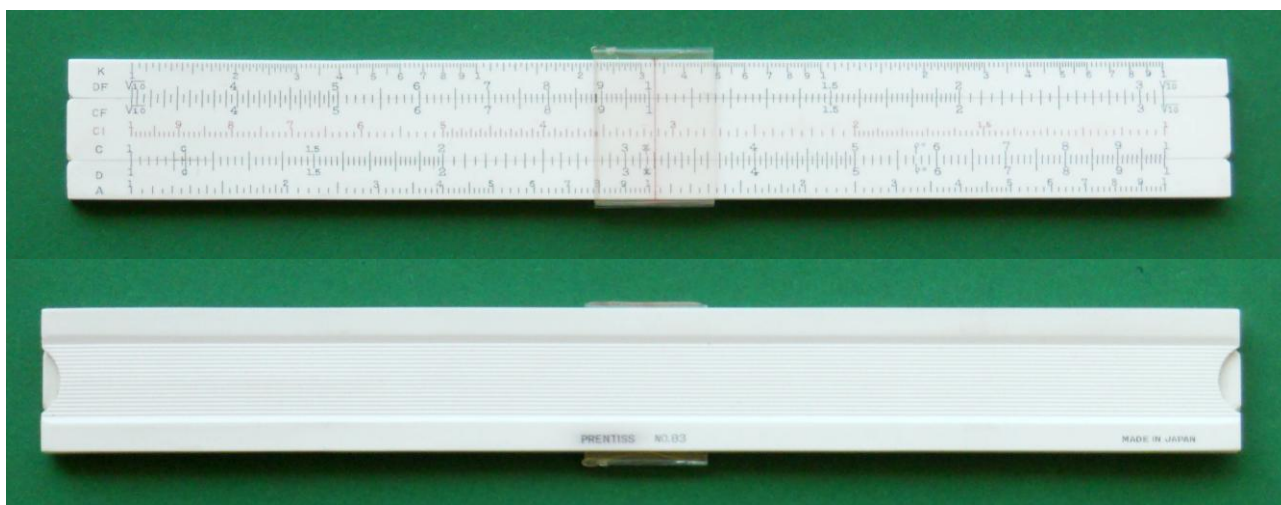

119.- PRENTISS 83

Model	Prentiss 83
Front Face Scales	K, DF//CF, CI, C//D, A
Rear Face Scales (or rear slide only)	Blank
Size (cm)	20
Type	Single
Name	---
Catalogue Referenced in	none
Data in Back (no duplex)	Blank, name, Ref., "Made in"
Made in Data	"Made in Japan"
Source	E-Bay
Name/Logo	Name
Colours	White
Cursor Materials	transparent, single sided
Cursor Marks	none (red hairline)
Comments	Horizontal lines in recessed centre of back side. Like Fuji 83.

*** End of Document ***