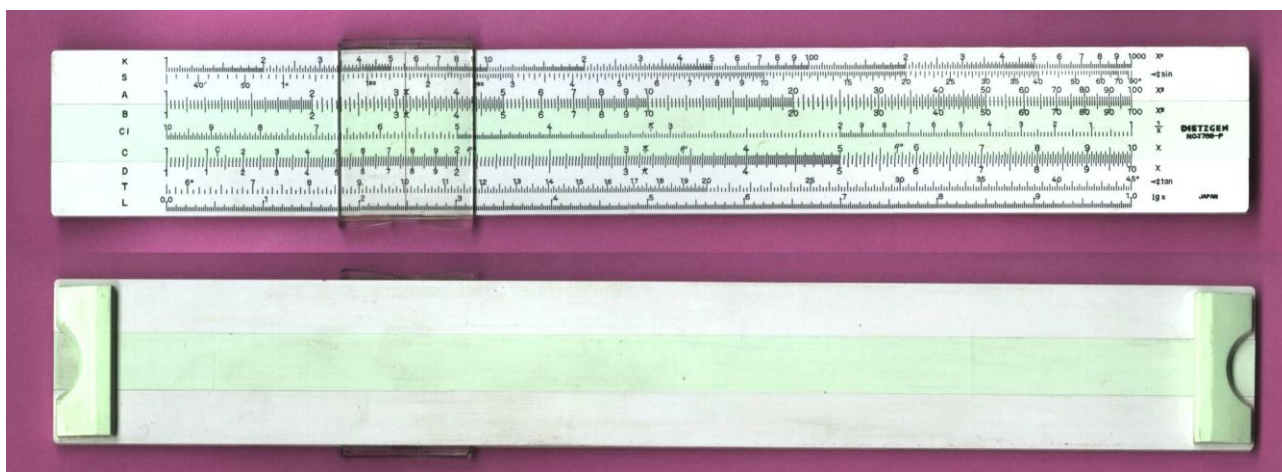

117.- DIETZGEN 1768P (1ST VERSION)

Model	Dietzgen 1768P (1st version)
Front Face Scales	K, S, A//B, CI, C//D, T, L
Rear Face Scales (or rear slide only)	blank
Size (cm)	25
Type	Single
Name	---
Catalogue Referenced in	none
Data in Back (no duplex)	blank
Made in Data	Japan
Source	International Slide Rule Museum
Name/Logo	Dietzgen Name
Colours	light-green slide and fasteners
Cursor Materials	Transparent, single sided
Cursor Marks	none (b)
Comments	Similar to Fuji 102B. In owned specimen, scales manufacturing process different from known Fuji specimens.