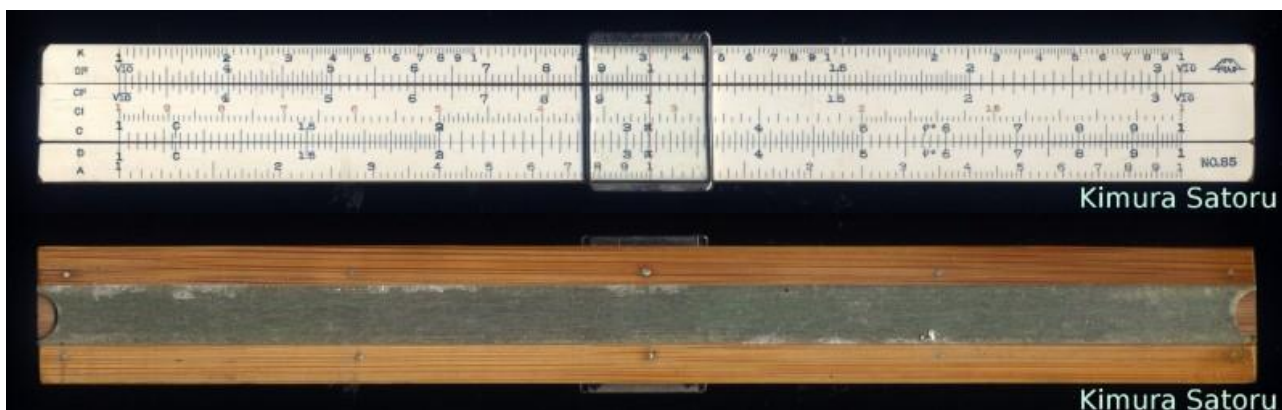

30.- FUJI 85

Model	85
Front Face Scales	K, DF//CF, CI, C//D, A
Rear Face Scales (or rear slide only)	Blank
Size (cm)	20
Type	Single
Name	---
Catalogue Referenced in	None
Data in Back (no duplex)	Blank
Made in Data	---
Source	www.keisanjyaku.com
Name/Logo	Logo
Colours	White (bamboo)
Cursor Materials	Metal frame, single sided
Cursor Marks	None (red hairline)
Comments	Bamboo slide rule possibly made by Hemmi (40F)