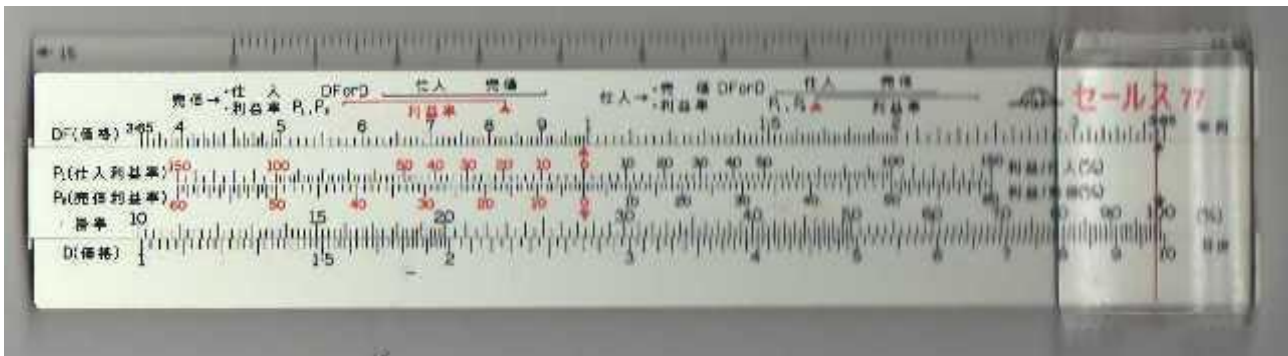

12.- FUJI 77

Model	77
Front Face Scales	cm//DF// P1, P2, %//D
Rear Face Scales (or rear slide only)	? (picture might show the reverse of the slide)
Size (cm)	12,5
Type	Single
Name	---
Catalogue Referenced in	none
Data in Back (no duplex)	?
Made in Data	?
Source	http://www.pcstore.com.tw/liehen4201/M10794684.htm
Name/Logo	Logo
Colours	White
Cursor Materials	Transparent, single sided
Cursor Marks	None (red)
Comments	Japanese text and maybe indications of use on top of front face.