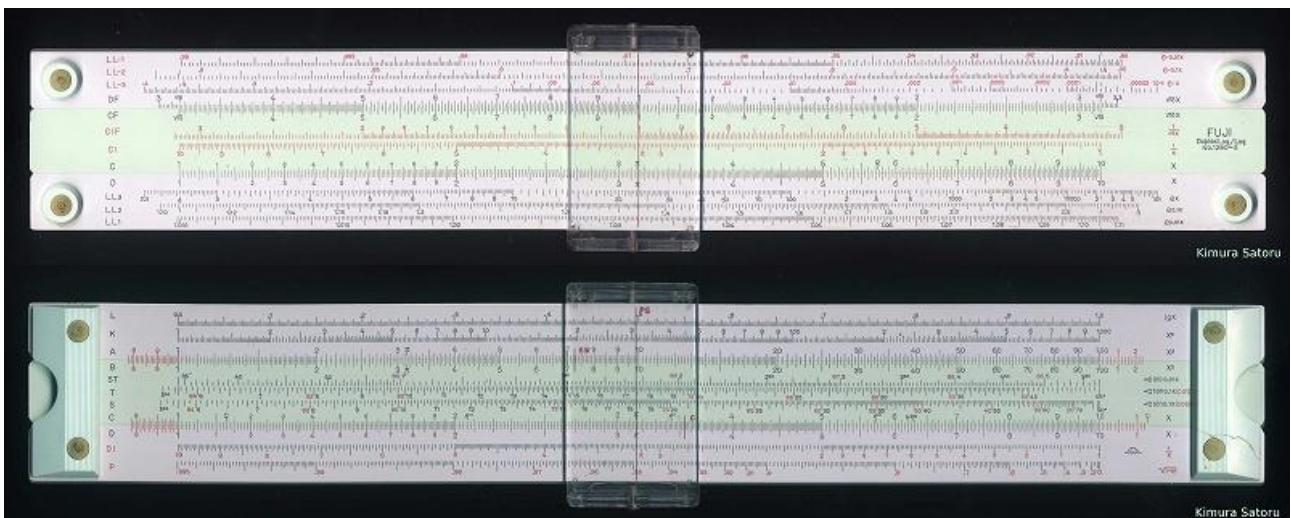

68.- FUJI 1280 S

Model	1280 S
Front Face Scales	LL-1, LL-2, LL-3, DF//CF, CIF, CI, C//D, LL3, LL2, LL1
Rear Face Scales (or rear slide only)	L, K, A/B, ST, T, S, C//D, DI, P
Size (cm)	25
Type	Duplex
Name	Duplex log/log
Catalogue Referenced in	none
Data in Back (no duplex)	N/A
Made in Data	("Japan" might be under a fastener)
Source	www.keisanjyaku.com
Name/Logo	Name and Logo
Colours	light-green slide and fasteners
Cursor Materials	Transparent, double sided
Cursor Marks	// kW, d (red)
Comments	Rounded stoppers opposite to fasteners, both with rubber tips