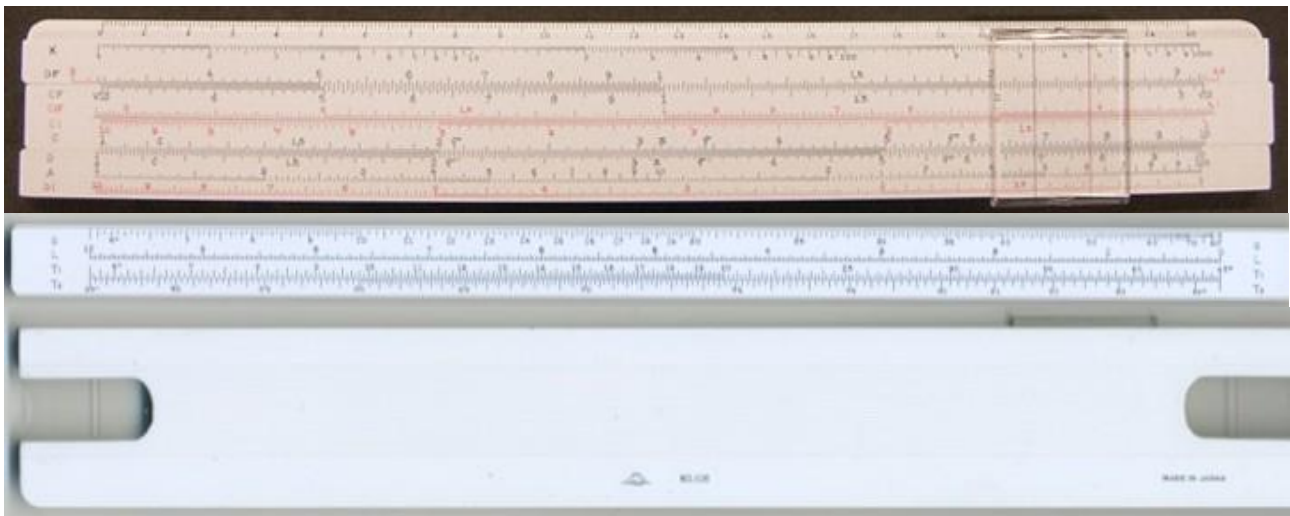

42.- FUJI 106 (1ST VERSION)

Model	106 (1st version)
Front Face Scales	cm//K, DF//CF, CIF, CI, C//D, A, DI
Rear Face Scales (or rear slide only)	S, L, T1, T2
Size (cm)	25
Type	Single
Name	---
Catalogue Referenced in	1
Data in Back (no duplex)	Blank, Logo, Ref., "Made in"
Made in Data	Made in Japan
Source	http://webmuseum.mit.edu/
Name/Logo	Logo
Colours	White
Cursor Materials	Transparent, single sided
Cursor Marks	One hairline red and one black (d distance?)
Comments	Windows in back and recessed centre with horizontal lines. In catalogue, cm scale is "m" after "DI"