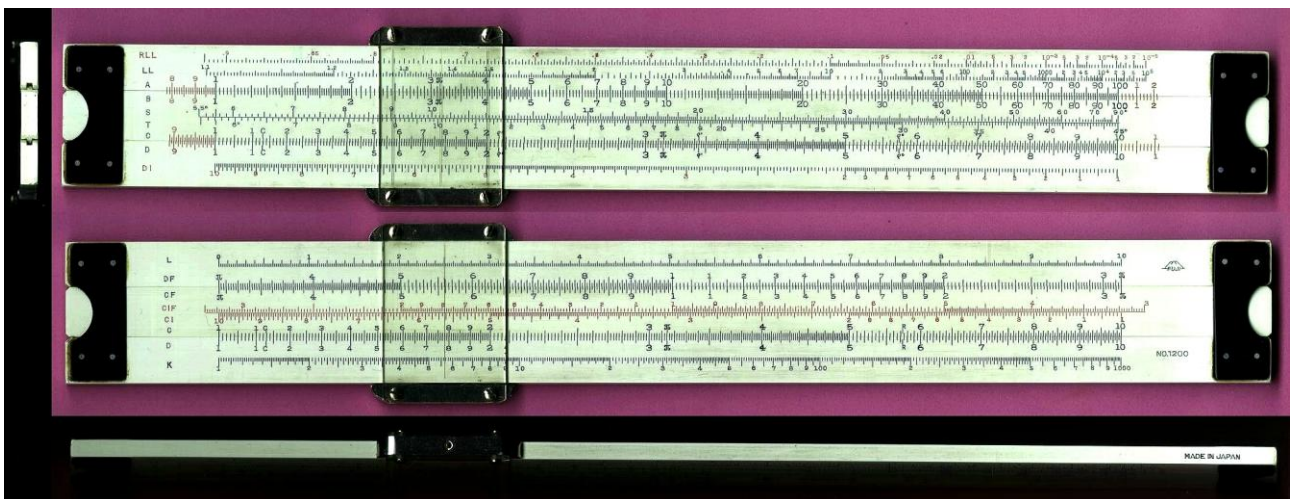

56.- FUJI 1200 (1ST VERSION)

Model	1200 (1st version)
Front Face Scales	L, DF//CF, CIF, CI, C//D, K
Rear Face Scales (or rear slide only)	RLL, LL, A/B, S, T, C//D, DI
Size (cm)	25
Type	Duplex
Name	---
Catalogue Referenced in	1
Data in Back (no duplex)	N/A
Made in Data	Made in Japan
Source	International Slide Rule Museum
Name/Logo	Logo
Colours	light-green all rule body with black fasteners
Cursor Materials	metal runners, double sided
Cursor Marks	d, q, both full length (black)
Comments	Body fasteners fixed with four thin rivets per end