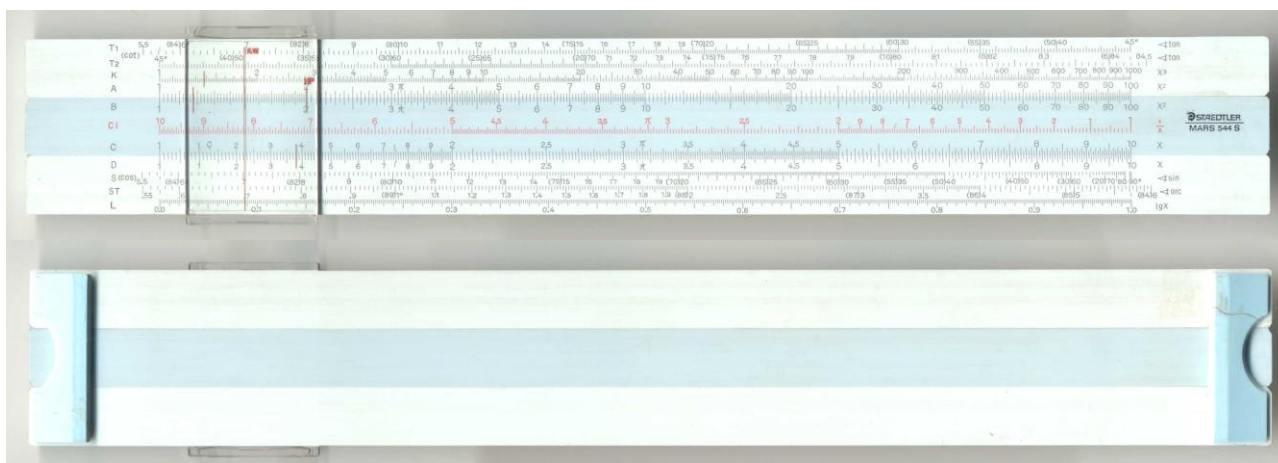

103.- STAEDTLER MARS 544 S

Model	Staedtler Mars 544 S
Front Face Scales	T1, T2, K, A/B, CI, C//D, S, ST, L
Rear Face Scales (or rear slide only)	blank
Size (cm)	25
Type	Single
Name	---
Catalogue Referenced in	None
Data in Back (no duplex)	Blank
Made in Data	none
Source	Giovanni Breda (www.sliderule.it) (owned specimen)
Name/Logo	Staedtler Mars Name and Logo
Colours	light-blue slide and fasteners
Cursor Materials	Transparent, single sided
Cursor Marks	PS, q, d, v?
Comments	Similar to Fuji 104B