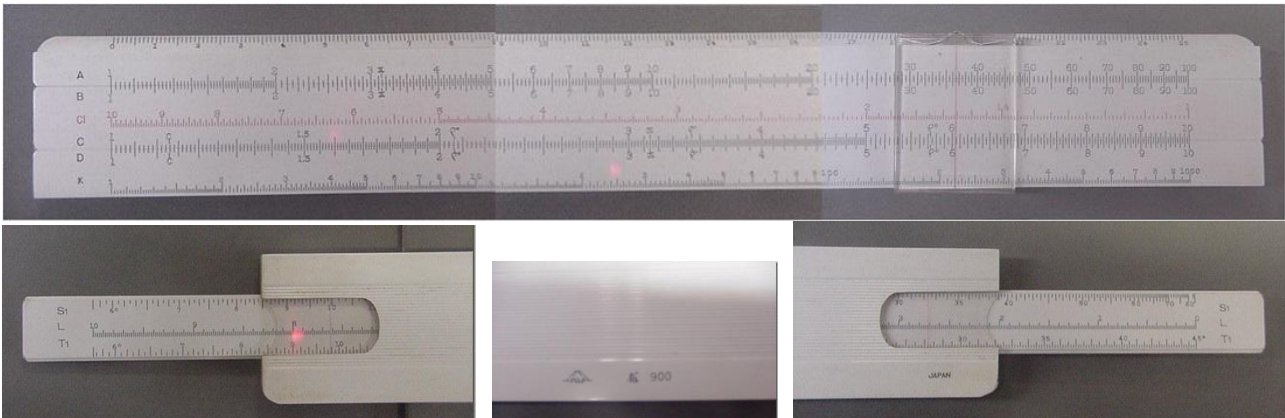

54.- FUJI 900

Model	900
Front Face Scales	cm//A//B, CI, C//D, K
Rear Face Scales (or rear slide only)	S, L, T
Size (cm)	25
Type	Single
Name	---
Catalogue Referenced in	1
Data in Back (no duplex)	Logo, reference, "Made in"
Made in Data	Japan
Source	Robert Parrish (http://www.antiquesurveying.com)
Name/Logo	Logo
Colours	White
Cursor Materials	Transparent, single sided
Cursor Marks	None (red hairline)
Comments	Windows in back and recessed centre with horizontal lines. In catalogue, cm scale is "m" after "K"