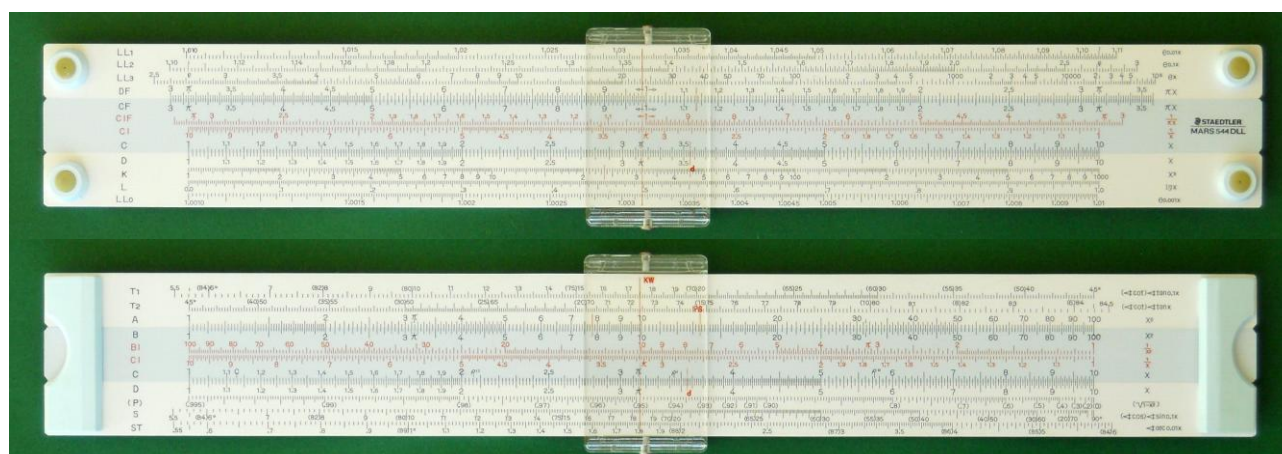

101.- STAEDTLER MARS 544 DLL

Model	Staedtler Mars 544 DLL
Front Face Scales	LL1, LL2, LL3, DF//CF, CIF, CI, C//D, K, L, LL0
Rear Face Scales (or rear slide only)	T1, T2, A/B, BI, CI, C//C, (P), S, ST
Size (cm)	25
Type	Duplex
Name	---
Catalogue Referenced in	None
Data in Back (no duplex)	N/A
Made in Data	---
Source	Owned specimen (Herman van Herwijnen's catalogue \\\ www.sphere.bc.ca)
Name/Logo	Staedtler Mars Name and Logo
Colours	light-blue slide and fasteners
Cursor Materials	Transparent, double sided
Cursor Marks	36, d, v? // PS, d, q (red)
Comments	Rounded stoppers opposite to fasteners, with rubber tips