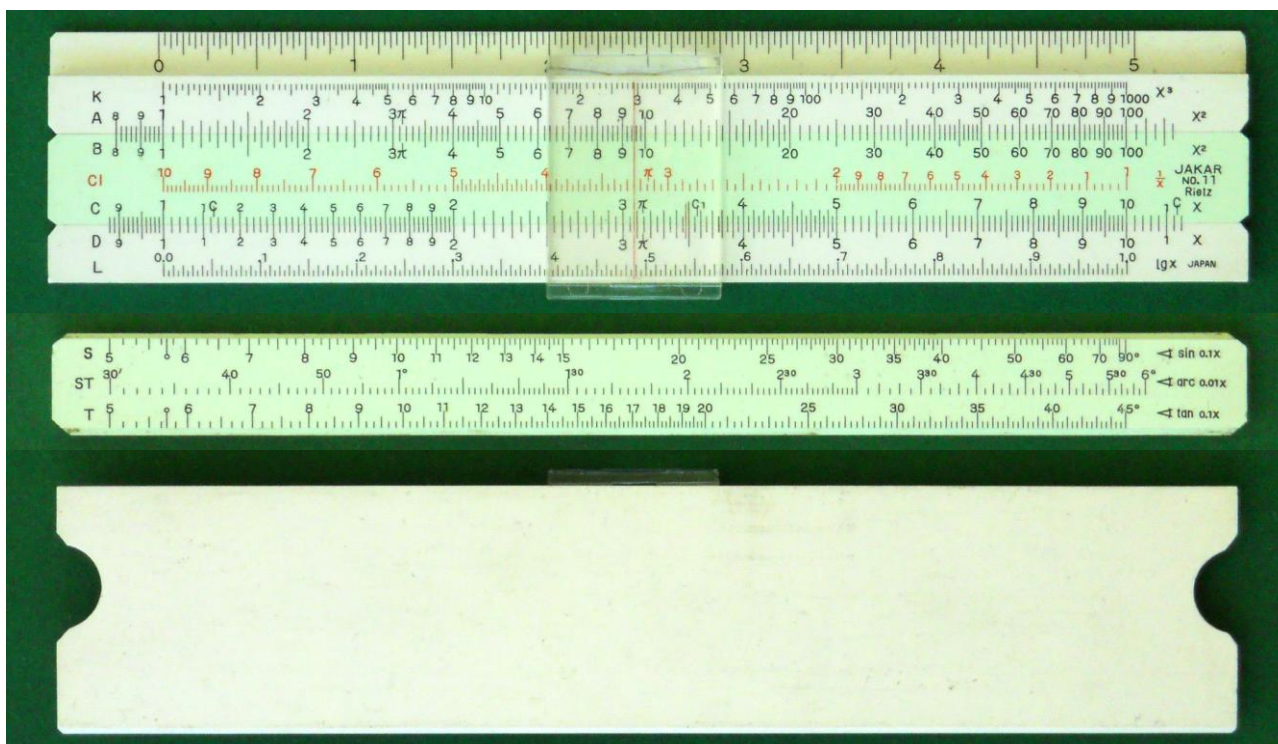

91.- JAKAR 11

Model	Jakar 11
Front Face Scales	K, A/B, CI, C//D, L
Rear Face Scales (or rear slide only)	S, ST, T
Size (cm)	12,5
Type	Single
Name	Rietz
Catalogue Referenced in	None
Data in Back (no duplex)	Blank
Made in Data	Japan
Source	Owned specimen
Name/Logo	Jakar name
Colours	light-green slide
Cursor Materials	Transparent, single sided
Cursor Marks	d (red)
Comments	Similar to Fuji 505