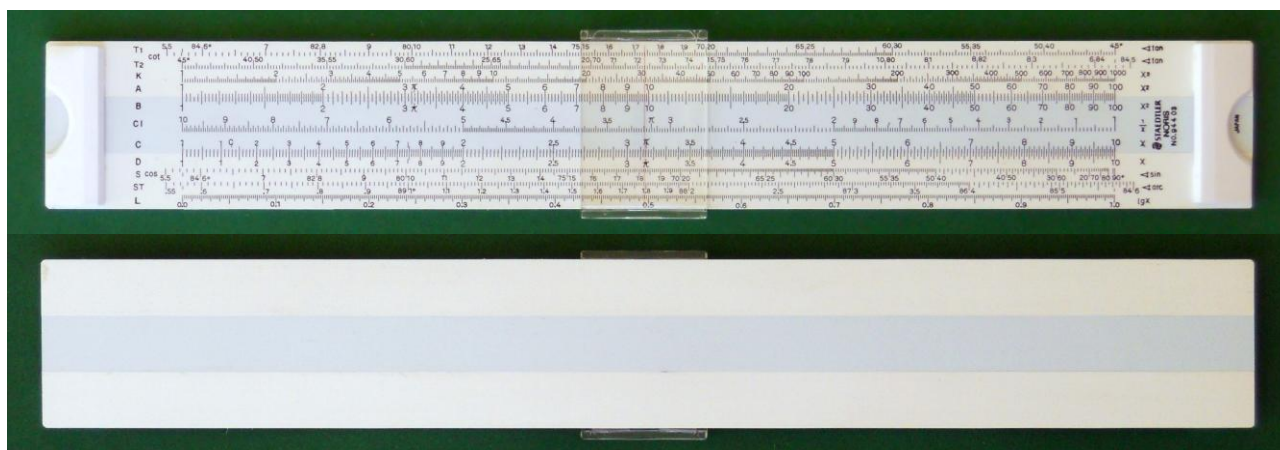

107.- STAEDTLER NORIS 944 03

Model	Staedtler Mars 944 03
Front Face Scales	T1, T2, K, A//B, CI, C//D, S, ST, L
Rear Face Scales (or rear slide only)	blank
Size (cm)	25
Type	Single
Name	---
Catalogue Referenced in	None
Data in Back (no duplex)	Blank
Made in Data	Japan
Source	Owned specimen (International Slide Rule Museum)
Name/Logo	Staedtler Noris Name and Logo
Colours	light-blue slide
Cursor Materials	Transparent, single sided
Cursor Marks	None (red hairline)
Comments	Similar to Fuji 104B. Manufacturing of scales different from studied Fuji specimens (might not be a Fuji).