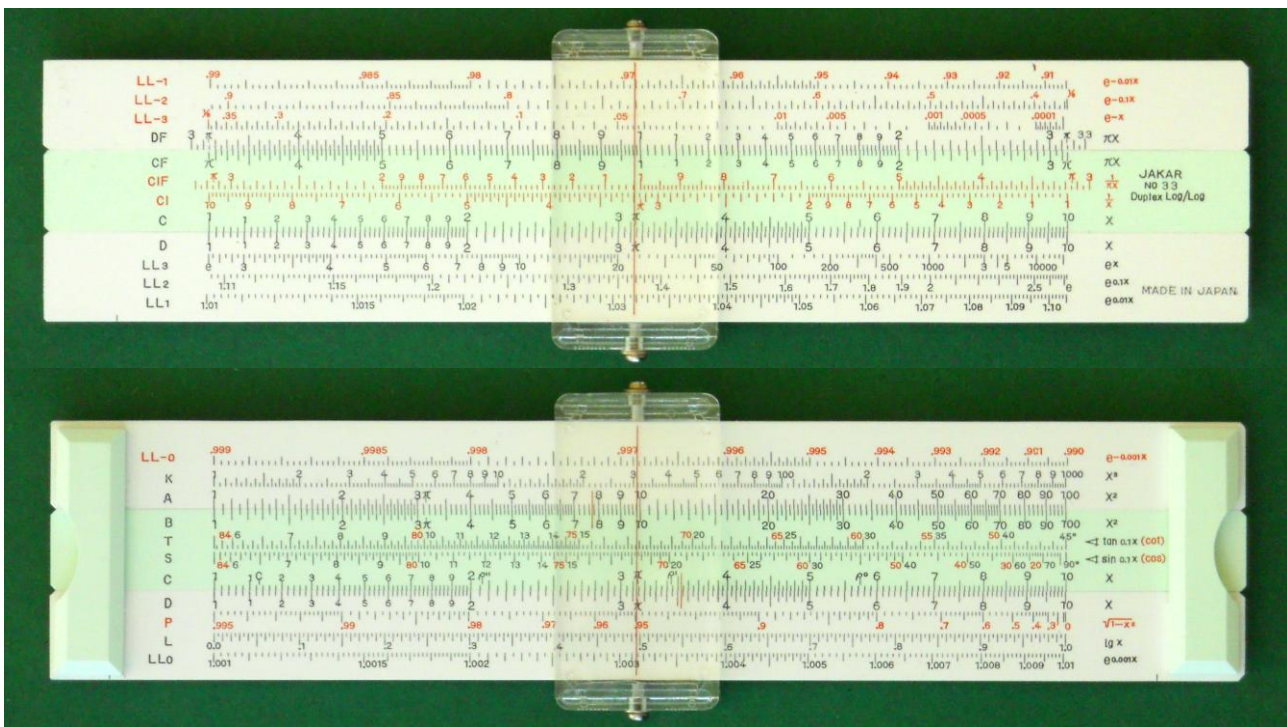

93.- JAKAR 33 (1ST VERSION)

Model	Jakar 33 (1st Version)
Front Face Scales	LL-1, LL-2, LL-3, DF//CF, CIF, CI, C//D, LL3, LL2, LL1
Rear Face Scales (or rear slide only)	LL-0, K, A//B, T, S, C//D, P, L, LL0
Size (cm)	12,5
Type	Duplex
Name	Duplex log/log
Catalogue Referenced in	None
Data in Back (no duplex)	N/A
Made in Data	Made in Japan
Source	Owned specimen (International Slide Rule Museum)
Name/Logo	Jakar Name
Colours	light-green slide and fasteners
Cursor Materials	Transparent, double sided
Cursor Marks	// d, q (red)
Comments	Similar to Fuji 552P