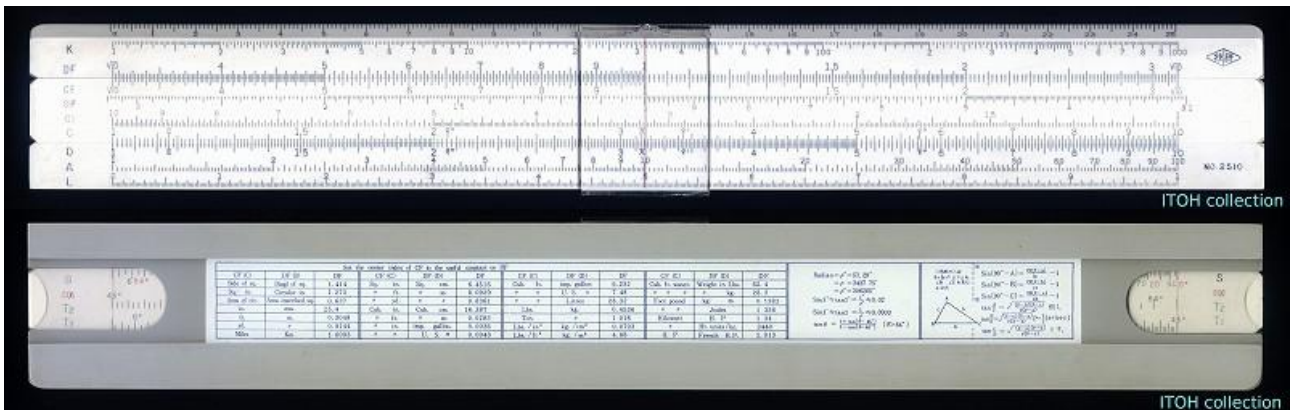

84.- GIKEN 2510 (SIMPLEX)

Model	Giken 252
Front Face Scales	K, DF//CF, CIF, CI, C//D, A, L
Rear Face Scales (or rear slide only)	S, cos, T2, T1
Size (cm)	25
Type	Single
Name	---
Catalogue Referenced in	None
Data in Back (no duplex)	Table
Made in Data	None
Source	www.keisanjyaku.com
Name/Logo	Giken Logo
Colours	White, grey back
Cursor Materials	Transparent, single sided
Cursor Marks	None (red hairline)
Comments	Rear windows, recessed centre holding the table.