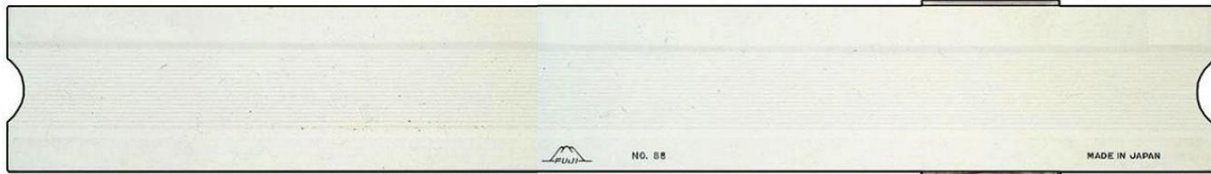

32.- FUJI 88

Model	83
Front Face Scales	K, DF//CF, CI, C//D, A
Rear Face Scales (or rear slide only)	S, L, T
Size (cm)	20
Type	Single
Name	---
Catalogue Referenced in	1
Data in Back (no duplex)	Blank, logo, Ref., "Made in" \\\ Blank, logo, Ref.
Made in Data	Made in Japan \\\ ---
Source	Herman van Herwijnen's catalogue www.keisanjyaku.com
Name/Logo	Logo
Colours	White
Cursor Materials	Plastic frame, single sided \\\ Metal frame, single sided
Cursor Marks	None (red hairline) \\\ None (black hairline)
Comments	Two versions of a single reference